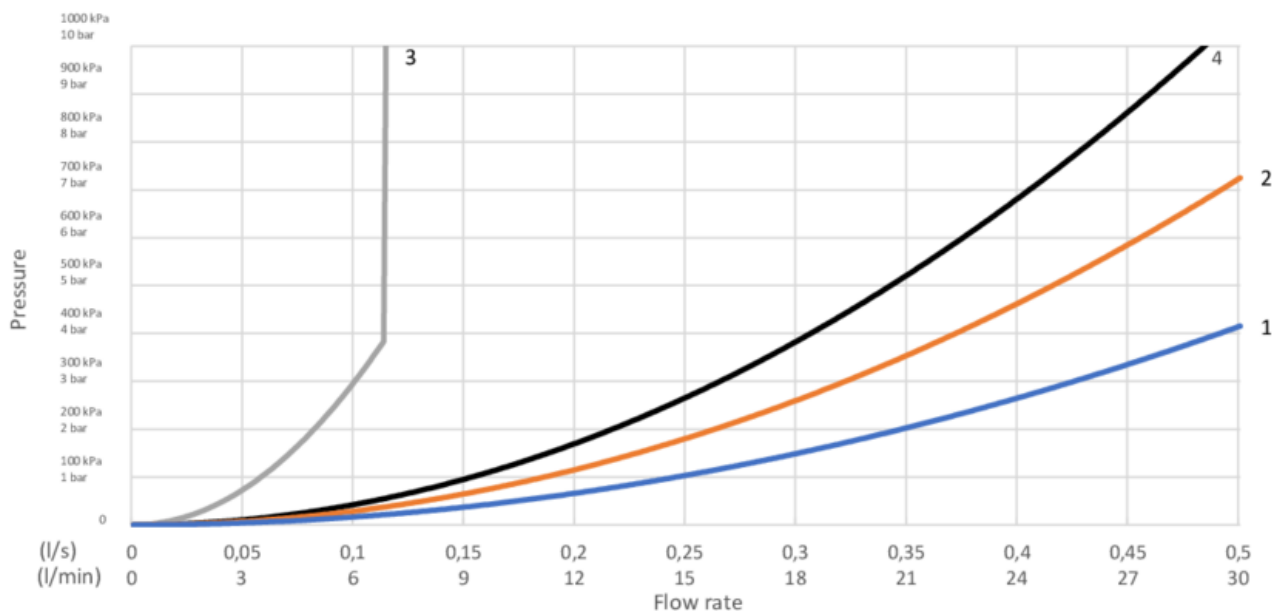

Energy labeling and certifications

- Complies with Safe Water installation requirements.

Technical information

- Max. tap capacity (at 300 kPa): 0,425 l/s
- Pressure loss with flow (0,33 l/s) 181 kPa
- CO2 Footprint: 4.82 kg

GUSTAVSBERG/

FLOW CHART/ Thermostatic Mixers

- 1. Max flow (bath- and shower outlet)
- 2. Bathtub outlet: Spouts GB41650247, GB41650320
- 3. Shower set GB41106250
- 4. Spout GB41650279 (85 mm)

1. Max flow (bath- and shower outlet)	2. Bathtub outlet: Spouts GB41650247, GB41650320
- Flow rate at 300 kPa: 0,425 l/s	- Flow rate at 300 kPa: 0,322 l/s
- Pressure at flow 0,1 l/s: 17 kPa	- Pressure at flow 0,1 l/s: 29 kPa
- Pressure at flow 0,2 l/s: 66 kPa	- Pressure at flow 0,2 l/s: 116 kPa
- Pressure at flow 0,33 l/s: 181 kPa	- Pressure at flow 0,33 l/s: 316 kPa

3. Shower set GB41106250	4. Spout GB41650279 (85 mm)
- Flow rate at 300 kPa: 0,1 l/s	- Flow rate at 300 kPa: 0,265 l/s
- Pressure at flow 0,1 l/s: 300 kPa	- Pressure at flow 0,1 l/s: 43 kPa
- Pressure at flow 0,2 l/s: N/A	- Pressure at flow 0,2 l/s: 171 kPa
- Pressure at flow 0,33 l/s: N/A	- Pressure at flow 0,33 l/s: 465 kPa