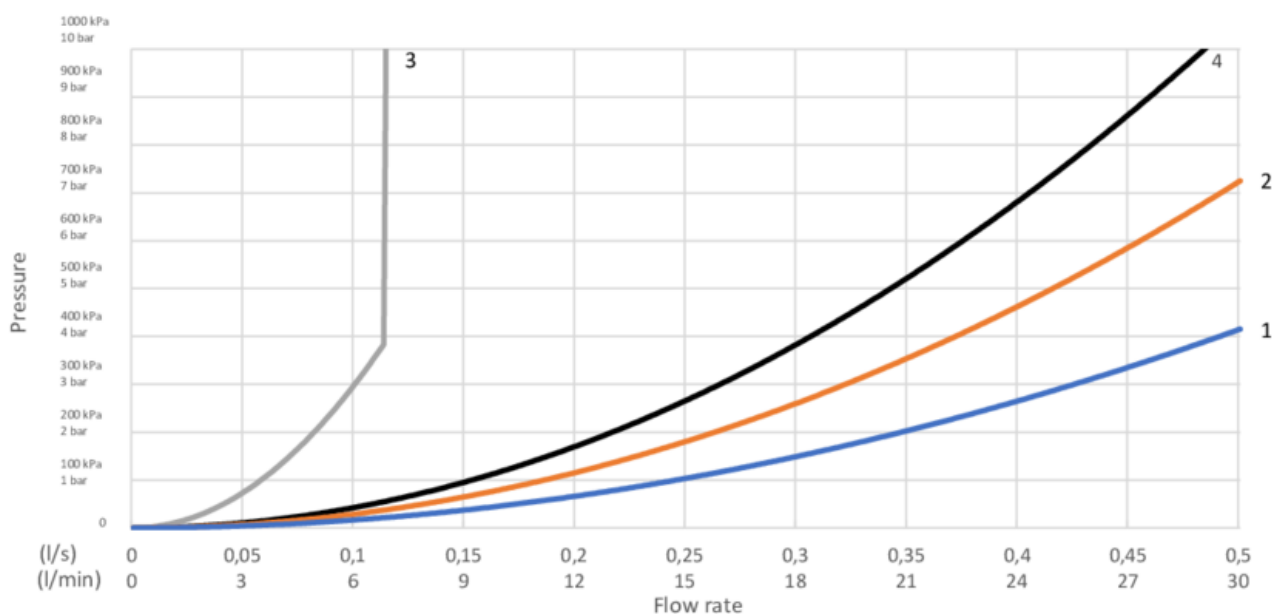

GUSTAVSBERG/

FLOW CHART/ Thermostatic Mixers

1. Max flow (bath- and shower outlet)
2. Bathtub outlet: Spouts GB41650247, GB41650320
3. Shower set GB41106250
4. Spout GB41650279 (85 mm)

1. Max flow (bath- and shower outlet)	2. Bathtub outlet: Spouts GB41650247, GB41650320
- Flow rate at 300 kPa: 0,425 l/s	- Flow rate at 300 kPa: 0,322 l/s
- Pressure at flow 0,1 l/s: 17 kPa	- Pressure at flow 0,1 l/s: 29 kPa
- Pressure at flow 0,2 l/s: 66 kPa	- Pressure at flow 0,2 l/s: 116 kPa
- Pressure at flow 0,33 l/s: 181 kPa	- Pressure at flow 0,33 l/s: 316 kPa

3. Shower set GB41106250	4. Spout GB41650279 (85 mm)
- Flow rate at 300 kPa: 0,1 l/s	- Flow rate at 300 kPa: 0,265 l/s
- Pressure at flow 0,1 l/s: 300 kPa	- Pressure at flow 0,1 l/s: 43 kPa
- Pressure at flow 0,2 l/s: N/A	- Pressure at flow 0,2 l/s: 171 kPa
- Pressure at flow 0,33 l/s: N/A	- Pressure at flow 0,33 l/s: 465 kPa

Rev, 1, 2022-12-28 Gustavsberg Labb

Villeroy & Boch Gustavsberg AB / Box 400, 134 29 Gustavsberg / Phone +46 (0)8-570 391 00 / www.gustavsberg.com / info@gustavsberg.com