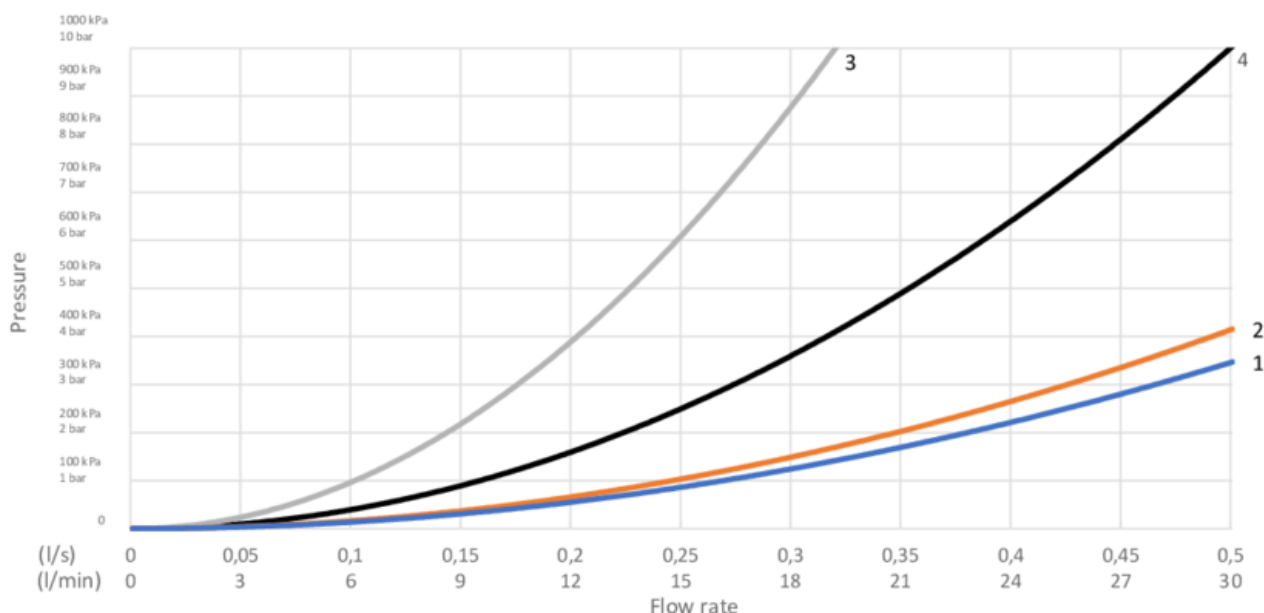

GUSTAVSBERG/

FLOW CHART/

Thermostatic Mixers, Shower Columns, Spout 350 mm

1. Max flow (bath- and shower outlet)
2. Head shower GB41103230, GB41103235
3. Hand shower GB41103230, GB41103235
4. Spout GB41650288 (350 mm)

1. Max flow (bath- and shower outlet)		2. Head shower GB41103230, GB41103235	
- Flow rate at 300 kPa:	0,465 l/s	- Flow rate at 300 kPa:	0,425 l/s
- Pressure at flow 0,1 l/s:	14 kPa	- Pressure at flow 0,1 l/s:	17 kPa
- Pressure at flow 0,2 l/s:	56 kPa	- Pressure at flow 0,2 l/s:	66 kPa
- Pressure at flow 0,33 l/s:	151 kPa	- Pressure at flow 0,33 l/s:	181 kPa

3. Hand shower GB41103230, GB41103235		4. Spout GB41650288 (350 mm)	
- Flow rate at 300 kPa:	0,175 l/s	- Flow rate at 300 kPa:	0,273 l/s
- Pressure at flow 0,1 l/s:	98 kPa	- Pressure at flow 0,1 l/s:	40 kPa
- Pressure at flow 0,2 l/s:	392 kPa	- Pressure at flow 0,2 l/s:	161 kPa
- Pressure at flow 0,33 l/s:	N/A	- Pressure at flow 0,33 l/s:	437 kPa

Rev, 1, 2022-12-28 Gustavsberg Labb

Villeroy & Boch Gustavsberg AB / Box 400, 134 29 Gustavsberg / Phone +46 (0)8-570 391 00 / www.gustavsberg.com / info@gustavsberg.com