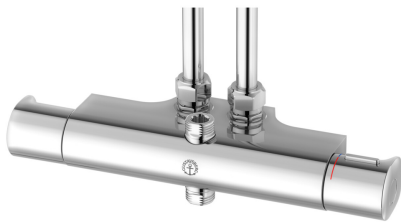

Quality of life since 1825

Shower mixer Atlantic – Thermostat 40 c-c

With shower connection up/down

Product features

SMART INSIDE

SAFE TOUCH

- 40 c-c for mounting with external pipes
- Continuous pipe connection
- Safe Touch function minimizes the heat on the front of the mixer

Article numbers

Art-no.
GB41201402

EAN
7391530075778

Packaging information

Length: 292 mm | Width: 95 mm | Height: 74 mm

Weight: 1.99 kg

Weight: 1 pc

Assembling & Care

Prior to installation the lines must be flushed up to the faucet. The faucet is connected with the cold water line on the right and the hot water line on the left. Water pressure: max 1000 kPa, min 50kPa. Hot water temperature: max 80°C, min 45°C. Please note that we are not liable for damage resulting from improper installation.

Energy labeling and certifications

Technical information

- Max. tap capacity (at 300 kPa): 0,465 l/s
- Pressure loss with flow (0,33 l/s) 151 kPa
- CO2 Footprint: 5.8 kg
- Standard connection dimension: 40 c-c