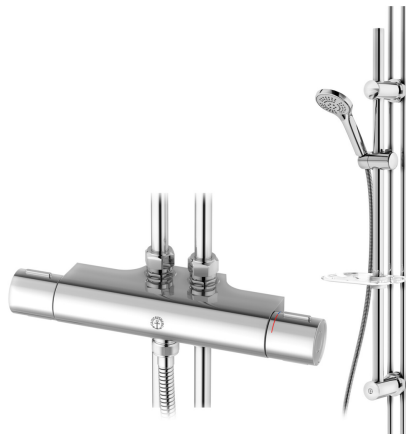

Teknisk information

- Max. tap capacity (at 300 kPa): 0,1l/s
- Pressure loss with flow (0,1l/s) 300 kPa