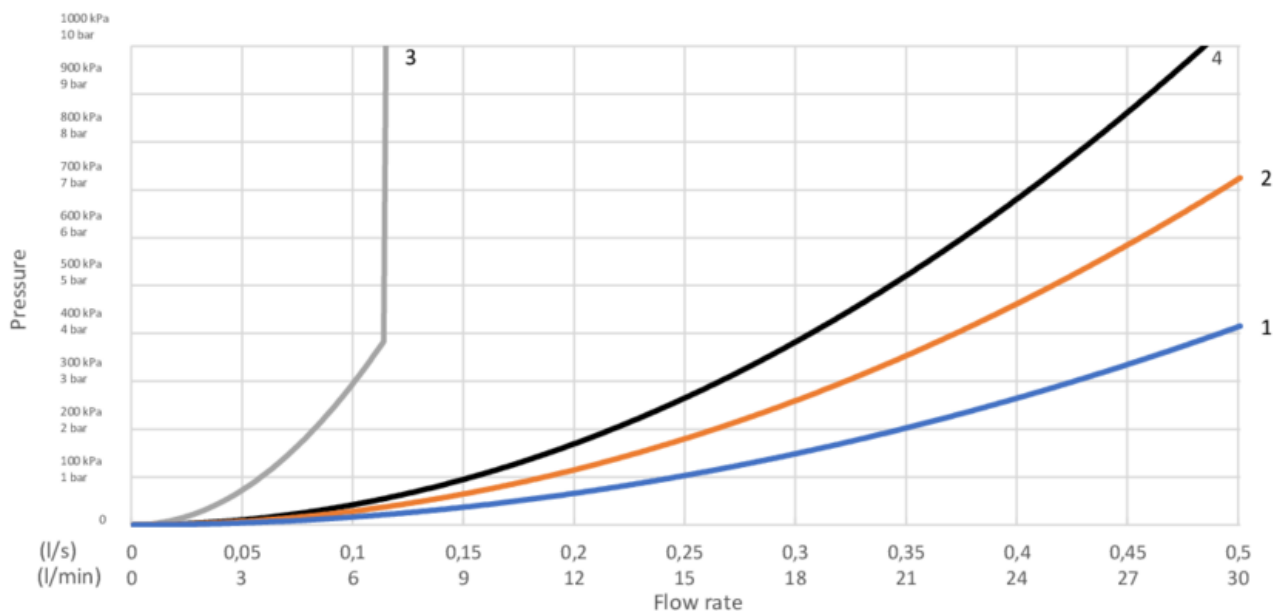

Energimärkning och certifieringar

- Produkten är anpassad till branschregler

Teknisk information

- Max. tap capacity (at 300 kPa): 0,1l/s
- Pressure loss with flow (0,1l/s) 300 kPa

GUSTAVSBERG/

FLOW CHART/ Thermostatic Mixers

- 1. Max flow (bath- and shower outlet)
- 2. Bathtub outlet: Spouts GB41650247, GB41650320
- 3. Shower set GB41106250
- 4. Spout GB41650279 (85 mm)

1. Max flow (bath- and shower outlet)	2. Bathtub outlet: Spouts GB41650247, GB41650320
- Flow rate at 300 kPa: 0,425 l/s	- Flow rate at 300 kPa: 0,322 l/s
- Pressure at flow 0,1 l/s: 17 kPa	- Pressure at flow 0,1 l/s: 29 kPa
- Pressure at flow 0,2 l/s: 66 kPa	- Pressure at flow 0,2 l/s: 116 kPa
- Pressure at flow 0,33 l/s: 181 kPa	- Pressure at flow 0,33 l/s: 316 kPa

3. Shower set GB41106250	4. Spout GB41650279 (85 mm)
- Flow rate at 300 kPa: 0,1 l/s	- Flow rate at 300 kPa: 0,265 l/s
- Pressure at flow 0,1 l/s: 300 kPa	- Pressure at flow 0,1 l/s: 43 kPa
- Pressure at flow 0,2 l/s: N/A	- Pressure at flow 0,2 l/s: 171 kPa
- Pressure at flow 0,33 l/s: N/A	- Pressure at flow 0,33 l/s: 465 kPa