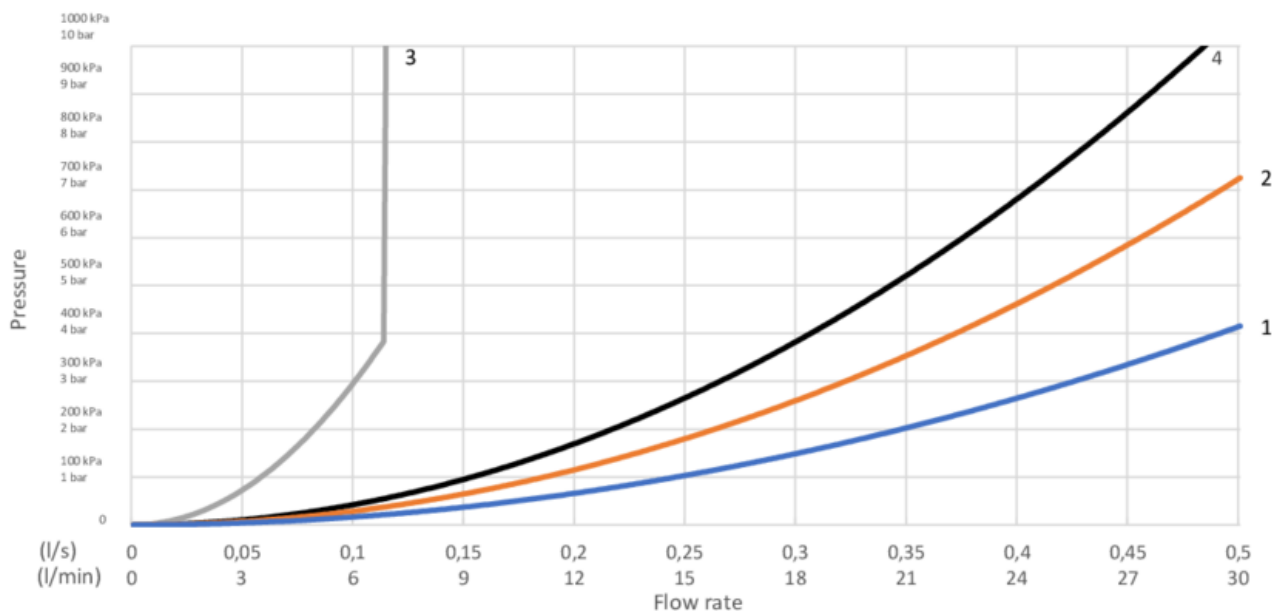

Energijos klasės etiketė ir sertifikatai

Tehniskā informācija

- Max. tap capacity (at 300 kPa): 0,1l/s
- Pressure loss with flow (0,1l/s) 300 kPa
- CO2e pēdsakas: 15.7 kg

GUSTAVSBERG/

FLOW CHART/ Thermostatic Mixers

- 1. Max flow (bath- and shower outlet)
- 2. Bathtub outlet: Spouts GB41650247, GB41650320
- 3. Shower set GB41106250
- 4. Spout GB41650279 (85 mm)

1. Max flow (bath- and shower outlet)	2. Bathtub outlet: Spouts GB41650247, GB41650320
- Flow rate at 300 kPa: 0,425 l/s	- Flow rate at 300 kPa: 0,322 l/s
- Pressure at flow 0,1 l/s: 17 kPa	- Pressure at flow 0,1 l/s: 29 kPa
- Pressure at flow 0,2 l/s: 66 kPa	- Pressure at flow 0,2 l/s: 116 kPa
- Pressure at flow 0,33 l/s: 181 kPa	- Pressure at flow 0,33 l/s: 316 kPa

3. Shower set GB41106250	4. Spout GB41650279 (85 mm)
- Flow rate at 300 kPa: 0,1 l/s	- Flow rate at 300 kPa: 0,265 l/s
- Pressure at flow 0,1 l/s: 300 kPa	- Pressure at flow 0,1 l/s: 43 kPa
- Pressure at flow 0,2 l/s: N/A	- Pressure at flow 0,2 l/s: 171 kPa
- Pressure at flow 0,33 l/s: N/A	- Pressure at flow 0,33 l/s: 465 kPa