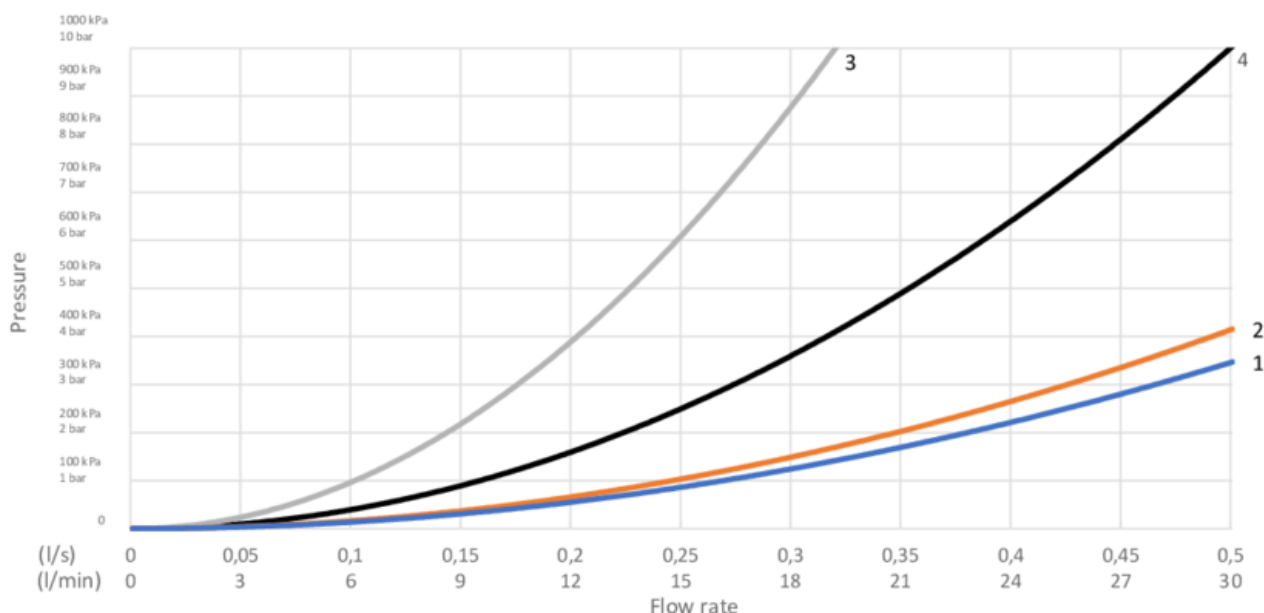

Energy labeling and certifications

Technical information

- Max. tap capacity (at 300 kPa): 0,465 l/s
- Pressure loss with flow (0,33 l/s) 151 kPa
- CO2 Footprint: 5.54 kg
- Standard connection dimension: 160 c-c

GUSTAVSBERG/

FLOW CHART/

Thermostatic Mixers, Shower Columns, Spout 350 mm

- 1. Max flow (bath- and shower outlet)
- 2. Head shower GB41103230, GB41103235
- 3. Hand shower GB41103230, GB41103235
- 4. Spout GB41650288 (350 mm)