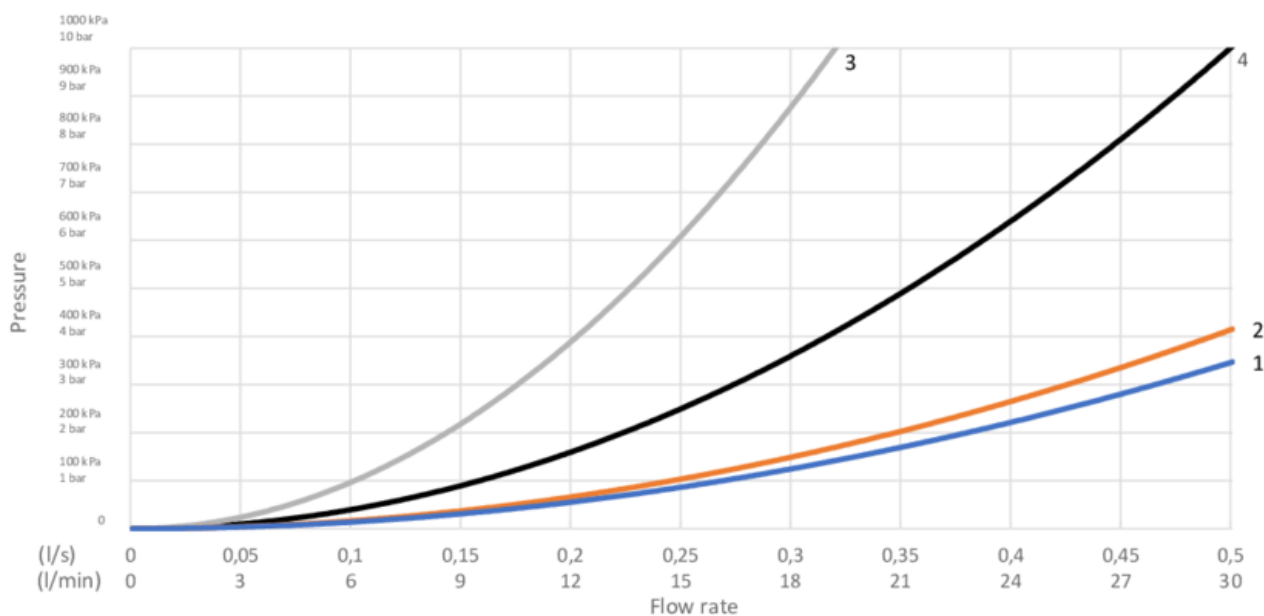

Techninė informācija

- Max. tap capacity (at 300 kPa): 0,425 l/s
- Pressure loss with flow (0,33 l/s) 181 kPa
- Standarta savienojuma dimensija: 150 c-c

Atsarginės dalys

ExplodedView Atlantic_thermomixer_mixers (Rev 1. 2023-02-07)

GUSTAVSBERG/

FLOW CHART/

Thermostatic Mixers, Shower Columns, Spout 350 mm

- 1. Max flow (bath- and shower outlet)
- 2. Head shower GB41103230, GB41103235
- 3. Hand shower GB41103230, GB41103235
- 4. Spout GB41650288 (350 mm)