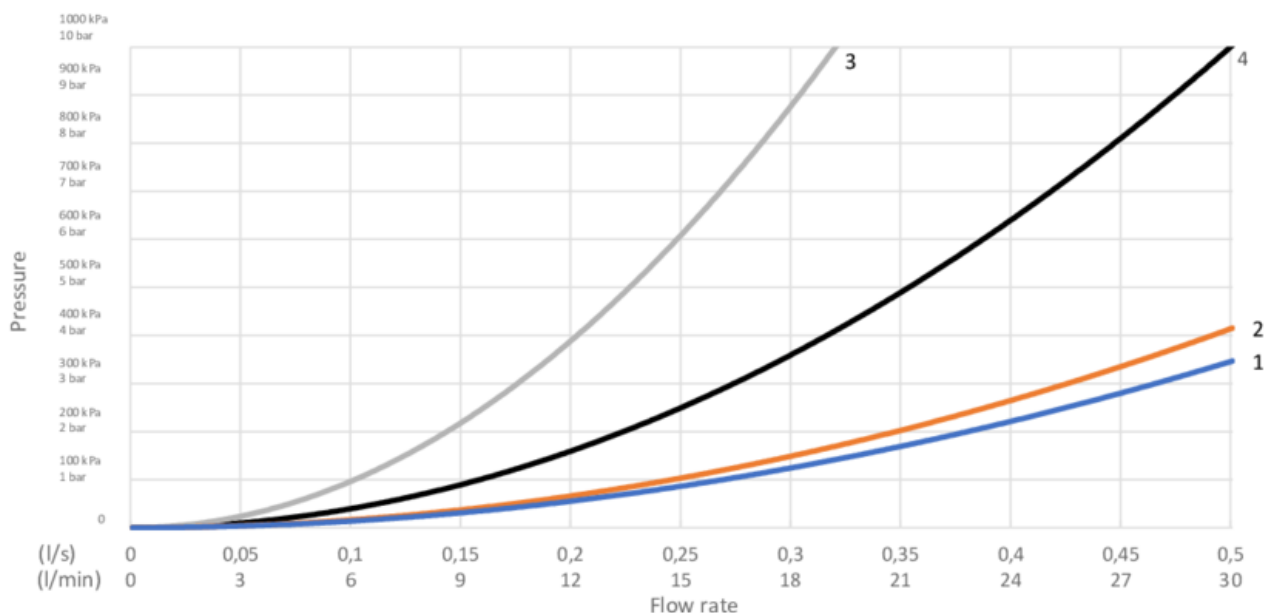

Article numbers

Art-no.
GB412023020

EAN
7391530076331

Packaging information

Length: 292 mm | Width: 95 mm | Height: 74 mm
Weight: 1.79 kg
Weight: 1 pc

Assembling & Care

Prior to installation the lines must be flushed up to the faucet. The faucet is connected with the cold water line on the right and the hot water line on the left. Water pressure: max 1000 kPa, min 50kPa. Hot water temperature: max 80°C, min 45°C. Please note that we are not liable for damage resulting from improper installation.

Energy labeling and certifications

- Complies with Safe Water installation requirements.

Technical information

- Max. tap capacity (at 300 kPa): 0,465 l/s
- Pressure loss with flow (0,33 l/s) 151 kPa
- CO2 Footprint: 9.13 kg

GUSTAVSBERG/

FLOW CHART/

Thermostatic Mixers, Shower Columns, Spout 350 mm

- 1. Max flow (bath- and shower outlet)
- 2. Head shower GB41103230, GB41103235
- 3. Hand shower GB41103230, GB41103235
- 4. Spout GB41650288 (350 mm)

3. Hand shower GB41103230, GB41103235		4. Spout GB41650288 (350 mm)	
- Flow rate at 300 kPa:	0,175 l/s	- Flow rate at 300 kPa:	0,273 l/s
- Pressure at flow 0,1 l/s:	98 kPa	- Pressure at flow 0,1 l/s:	40 kPa
- Pressure at flow 0,2 l/s:	392 kPa	- Pressure at flow 0,2 l/s:	161 kPa
- Pressure at flow 0,33 l/s:	N/A	- Pressure at flow 0,33 l/s:	437 kPa