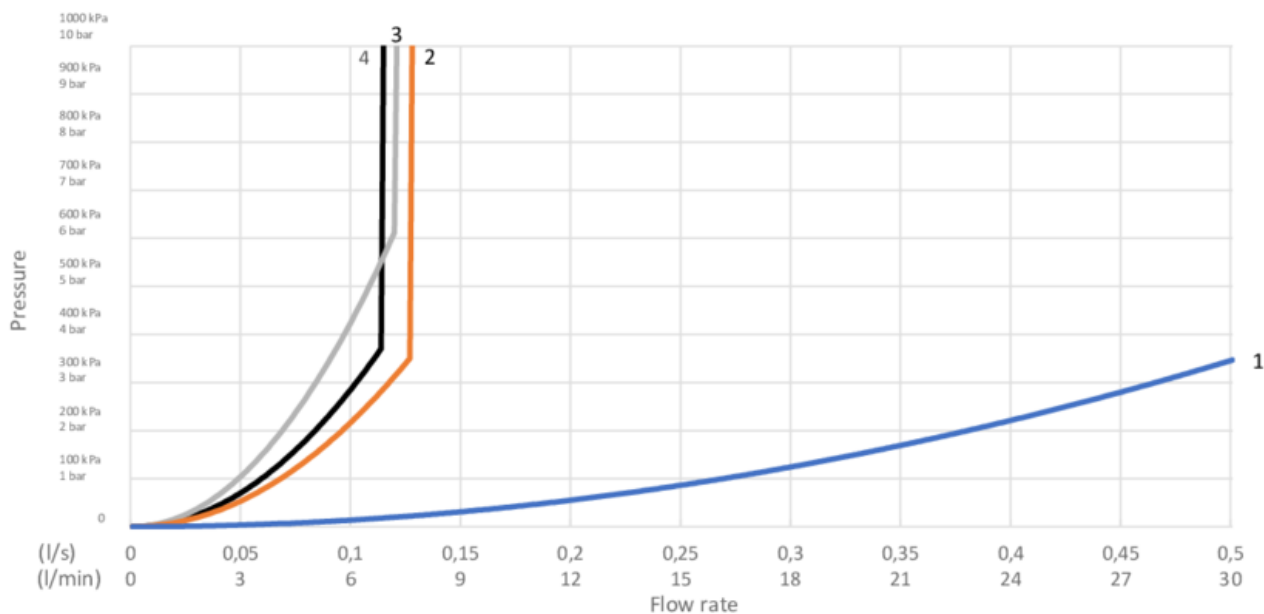

Energiamerkintä ja -sertifiointi

- Tuote on alan määräysten mukainen

Tekniset tiedot

- Max. tap capacity (at 300 kPa): 0,117 l/s
- Pressure loss with flow (0,1 l/s) 220 kPa
- Tuotteen CO₂e jalanjälki: 38,47 kg
- Liitäntäkoko: 150 c-c

GUSTAVSBERG/

FLOW CHART/

New Nautic Energy Shower Set

- 1. Max flow (bath- and shower outlet)
- 2. Head shower max flow
- 3. Head shower eco flow
- 4. Hand shower

1. Max flow (bath- and shower outlet)		2. Head shower max flow	
- Flow rate at 300 kPa:	0,465 l/s	- Flow rate at 300 kPa:	0,117 l/s
- Pressure at flow 0,1 l/s:	14 kPa	- Pressure at flow 0,1 l/s:	220 kPa
- Pressure at flow 0,2 l/s:	56 kPa	- Pressure at flow 0,2 l/s:	N/A
- Pressure at flow 0,33 l/s:	151 kPa	- Pressure at flow 0,33 l/s:	N/A

3. Head shower eco flow		4. Hand shower	
- Flow rate at 300 kPa:	0,083 l/s	- Flow rate at 300 kPa:	0,102 l/s
- Pressure at flow 0,1 l/s:	432 kPa	- Pressure at flow 0,1 l/s:	290 kPa
- Pressure at flow 0,2 l/s:	N/A	- Pressure at flow 0,2 l/s:	N/A
- Pressure at flow 0,33 l/s:	N/A	- Pressure at flow 0,33 l/s:	N/A