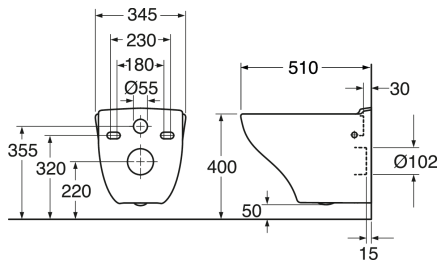

Article numbers

Art-no.
GB1115300R1000

EAN
4062373897737

Packaging information

Length: 390 mm | Width: 360 mm | Height: 530 mm

Weight: 21.2 kg

Weight: 1 pc

Assembling & Care

Energy labeling and certifications

Technical information

- CO2 Footprint: 53.3 kg
- Flushing - water quantity: 4,5/3 Dual flush 4,5/3 (L)
- Standard connection dimension: c/c 155mm sitsfäste

Spare parts

Toilet Nautic 1530 yr 2022-
(Rev 1. 2022-06-22)