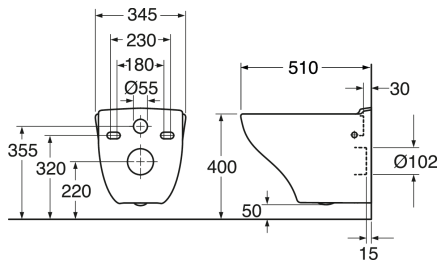

Article numbers

Art-no.
GB1115300R1000

EAN
4062373897737

Packaging information

Length: 390 mm | Width: 360 mm | Height: 530 mm
Weight: 21.2 kg
Weight: 1 pc

Assembling & Care

Energy labeling and certifications

Technical information

- CO2 Footprint: 53.3 kg
- Flushing - water quantity: 4,5/3 Dual flush 4,5/3 (L)
- Standard connection dimension: c/c 155mm sitsfäste

Spare parts

Toilet Nautic 1530 yr 2022-
(Rev 1. 2022-06-22)