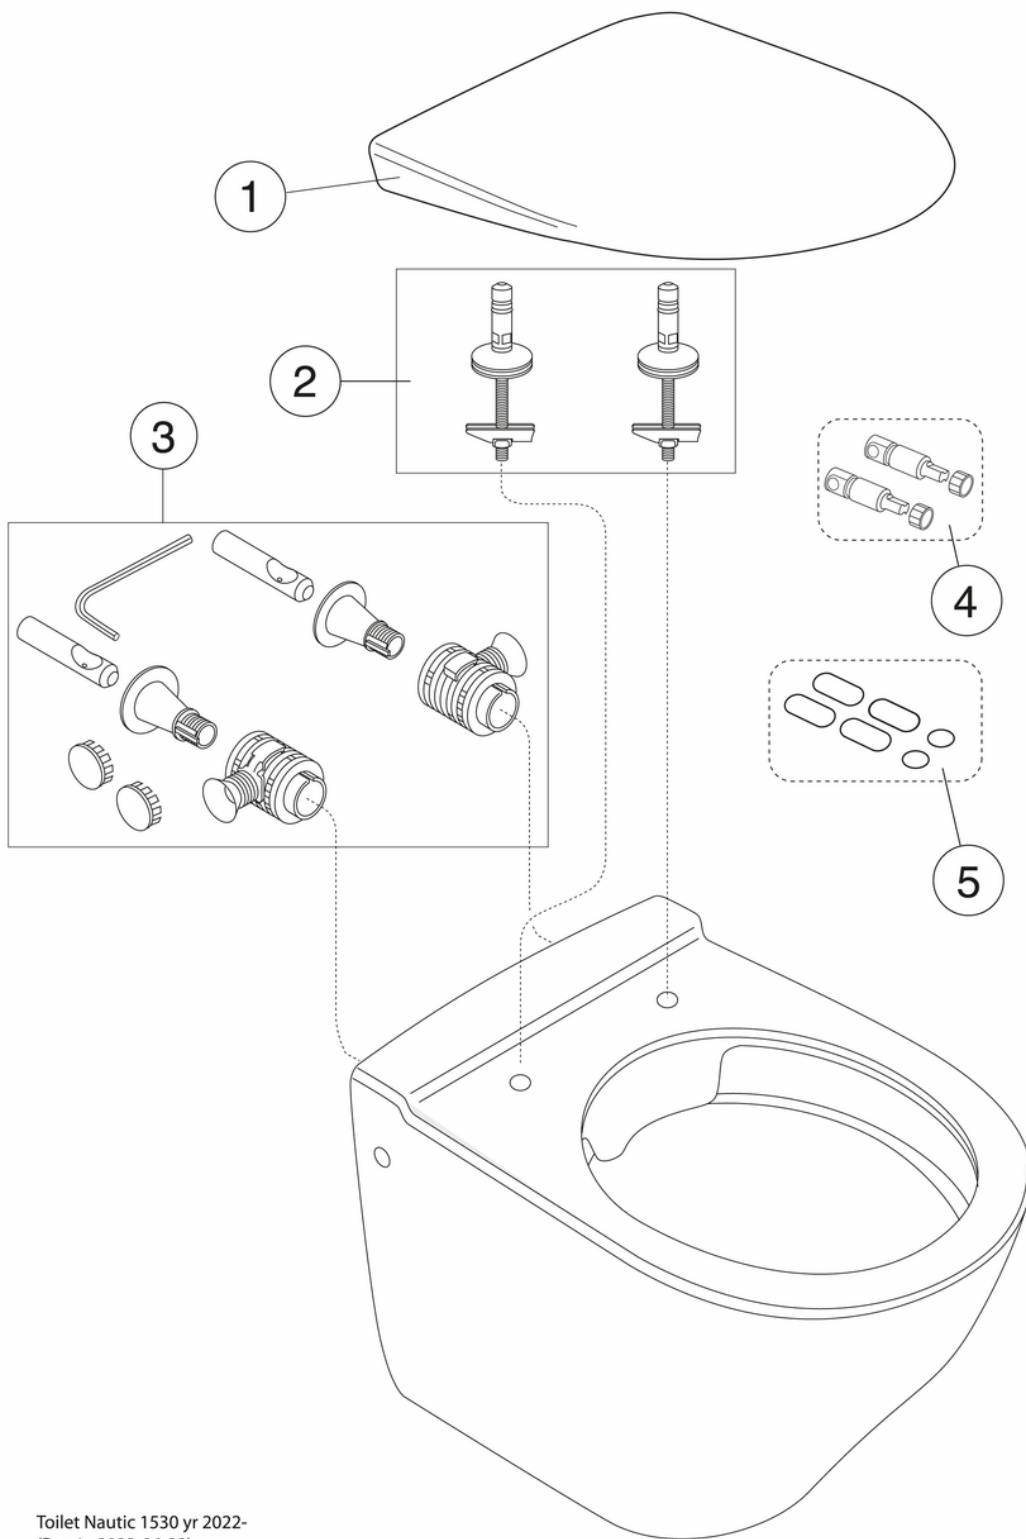

Quality of life since 1825

Wall hung WC Nautic 1530 – Hygienic Flush

Without seat, Ceramicplus.

Product features

CERAMICPLUS

- Concealed fixation and easy-to-clean surfaces
- Flexibel bolt distance: c-c 180/230 mm
- Open rim with complete bowl flush

Article numbers

Art-no.
GB1115300R1000

EAN
4062373897737

Packaging information

Length: 390 mm | Width: 360 mm | Height: 530 mm
Weight: 21.2 kg
Weight: 1 pc

Assembling & Care

Energy labeling and certifications

Technical information

- CO2 Footprint: 53.3 kg
- Flushing - water quantity: 4,5/3 Dual flush 4,5/3 (L)
- Standard connection dimension: c/c 155mm sitsfäste

Spare parts

Toilet Nautic 1530 yr 2022-
(Rev 1. 2022-06-22)

No.	Product	Art-no.
1a	Toilet seat Nautic 9M24 - Standard	9M246101
1b	Toilet seat Nautic - Slim seat	8M45S101
1c	Toilet seat Nautic 9M26 - SC/QR	9M26S101
1d	Toilet seat Nautic 9M26 - SC/QR	9M26S136
1e	Toilet seat Nautic 9M25 - Rigid fixings	9M256101
2a	seat hinges	92095761
2b	seat hinges	92096361
3	Wall mounting kit	GB92095801
4	Soft Close damper	GB92242400
5	Buffer set	92242001