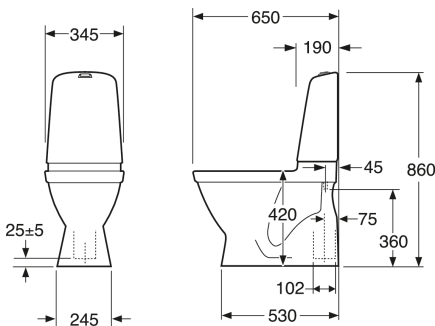

Article numbers

Art-no.
GB1115002R1341G

EAN
4062373907054

Packaging information

Length: 680 mm | Width: 360 mm | Height: 940 mm

Weight: 34.5 kg

Weight: 1 pc

Assembling & Care

Floor mounting with glue. The rounded cistern and the small outer dimensions makes it suitable for corner installations. Please refer to the installation manual.

Energy labeling and certifications

- CE approved, SS-EN 33 dimensioning and SS-EN 997 function

Technical information

- CO2 Footprint: 76.73 kg
- Flushing - water quantity: 2/4 L Dual flush
- Trap à Outlet: Hidden trap S-Trap
- Standard connection dimension: c/c 155mm sitsfäste

Spare parts

Toilet Nautic HF yr 2017-
(Rev 3. 2024-01-09)