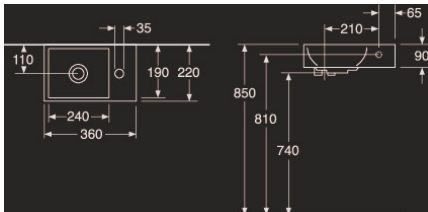

Quality of life since 1825

Washbasin Artic Small 4G36 - 36 cm

Basin on left, faucet hole on right. White

Product features

- Small model suitable for tight spaces
- Same colour as Estetic toilets

Article numbers

Art-no.
4G369L01

EAN
4062373909805

Packaging information

Length: 373 mm | Width: 140 mm | Height: 245 mm
Weight: 5.5 kg
Weight: 1 pc

Assembling & Care

Energy labeling and certifications

- hidden (0)

Technical information