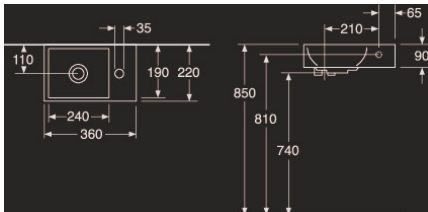

Assembling & Care

Energy labeling and certifications

- hidden (0)

Technical information

- CO2 Footprint: 13.64 kg