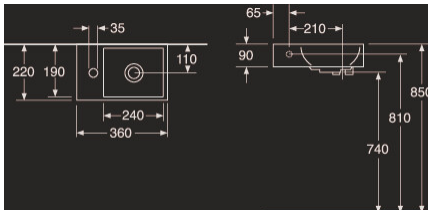

Quality of life since 1825

Washbasin Artic Small 4G36 - 36 cm

Basin on right, faucet hole on left. White

Product features

- Small model suitable for tight spaces
- Same colour as Estetic toilets

Article numbers

Art-no.
4G369R01

EAN
4062373909829

Packaging information

Length: 375 mm | Width: 140 mm | Height: 245 mm
Weight: 5.6 kg
Weight: 1 pc

Assembling & Care

Energy labeling and certifications

- hidden (0)

Technical information