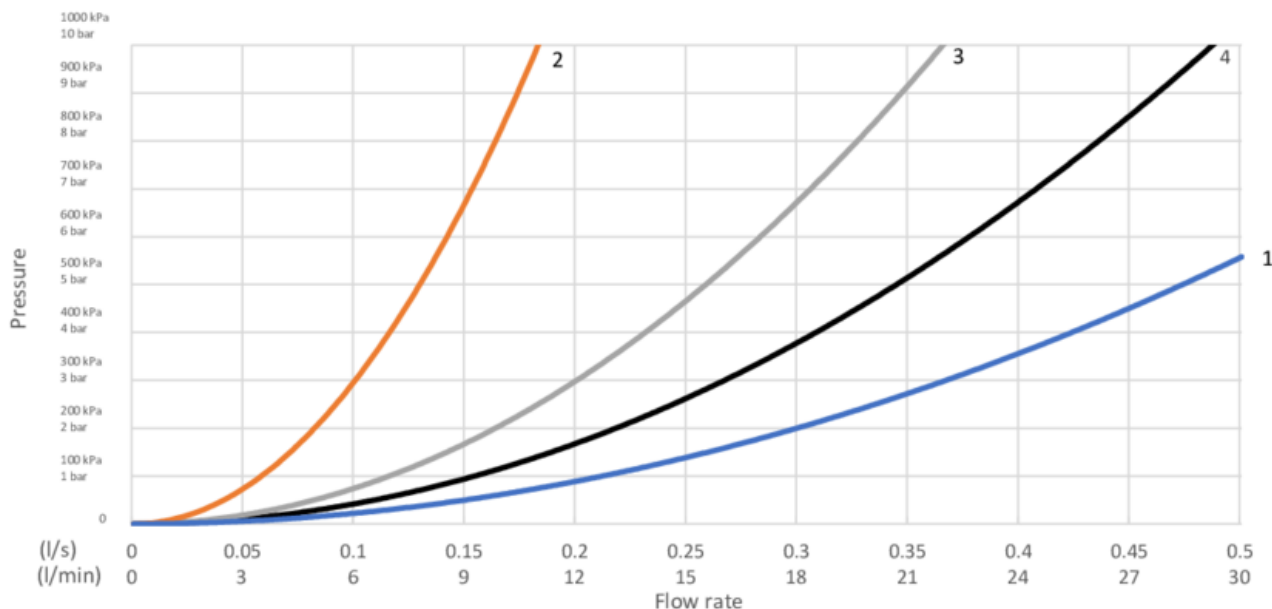

GUSTAVSBERG/

FLOW CHART/

Ettgrepp väggblandare Nya Nautic

1. Max flow
2. GB41212087, GB41202087,(with shower set GB41106250)
3. A-restrictor
4. B-restrictor

1. Max flow		2. GB41212087, GB41202087,(with shower set GB41106250)	
- Flow rate at 300 kPa:	0,367 l/s	- Flow rate at 300 kPa:	0,1 l/s
- Pressure at flow 0,1 l/s:	22 kPa	- Pressure at flow 0,1 l/s:	300 kPa
- Pressure at flow 0,2 l/s:	89 kPa	- Pressure at flow 0,2 l/s:	N/A
- Pressure at flow 0,33 l/s:	243 kPa	- Pressure at flow 0,33 l/s:	N/A

Rev, 1, 2023-05-22 Gustavsberg Labb

Villeroy & Boch Gustavsberg AB / Box 400, 134 29 Gustavsberg / Phone +46 (0)8-570 391 00 / www.gustavsberg.com / info@gustavsberg.com