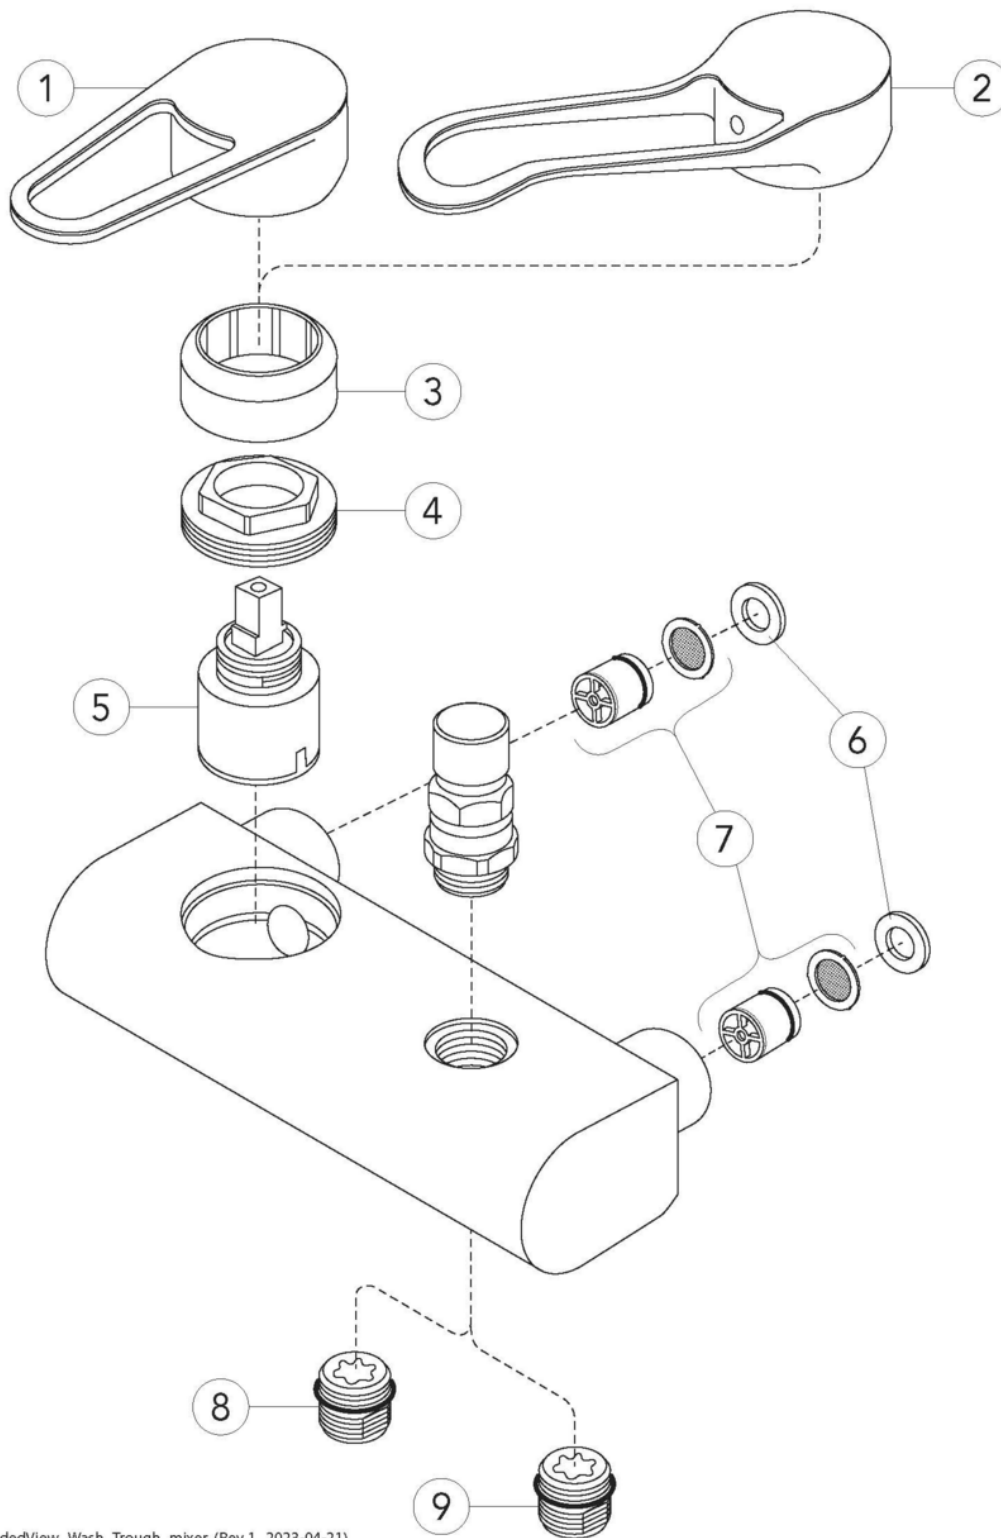

## Assembling & Care

---

Prior to installation the lines must be flushed up to the faucet. The faucet is connected with the cold water line on the right and the hot water line on the left. Water pressure: max 1000 kPa, min 50kPa. Hot water temperature: max 80°C, min 45°C. Please note that we are not liable for damage resulting from improper installation.

# Spare parts

---

ExplodedView\_Wash\_Trough\_mixer (Rev 1. 2023-04-21)

No.	Product	Art-no.
1	Lever, New Nautic 2021-->	GB41639803 01
2	Single lever Care	GB41639801 01
3	Cover cap	GB41639523 01
4	Nut - ceramic cartridge	GB41639522 01
5	Ceramic package	GB41637393
6	Packing	GB41635641
7	Check valve with filter	GB41632698 02
8	Connection nipple	GB41634757 01
9	Connection nipple	GB41638955 01