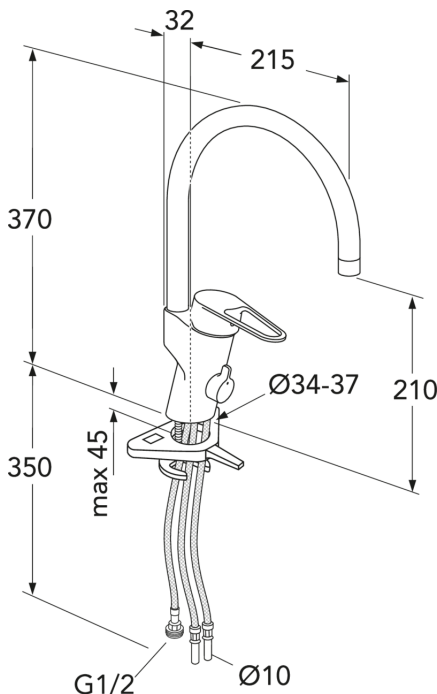

Quality of life since 1825

Kitchen mixer New Nautic – high Spout

ECO Flow max 5 l/m, lead-free, dishwasher shut-off

Product features

- Contains less than 0.1% lead
- ECO Flow adapted flow
- Cold-start, only cold water when the lever is in straight forward position

Article numbers

Art-no.
GB412060960B

EAN
7391530081939

Packaging information

Length: 440 mm | Width: 275 mm | Height: 75 mm

Weight: 1.7 kg

Weight: 1 pc

Assembling & Care

Prior to installation the lines must be flushed up to the faucet. The faucet is connected with the cold water line on the right and the hot water line on the left. Water pressure: max 1000 kPa, min 50kPa. Hot water temperature: max 70°C, min 45°C. Please note that we are not liable for damage resulting from improper installation.

Energy labeling and certifications

Technical information

- Max. tap capacity (at 300 kPa): 0,083 l/s
- CO2 Footprint: 8.15 kg
- Standard connection dimension: 10mm

Spare parts

ExplodedView Nautic 2_kitchen
(Rev 1. 2021-01-20)