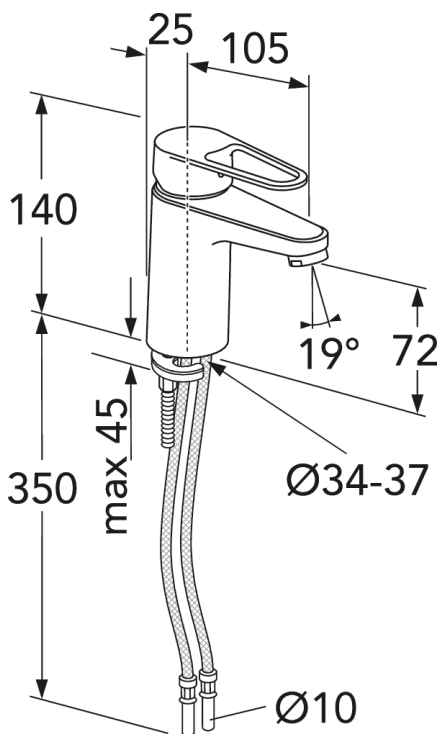

Article numbers

Art-no.
GB412160470B

EAN
7391530081892

Packaging information

Length: 225 mm | Width: 205 mm | Height: 70 mm

Weight: 1.2 kg

Weight: 1 pc

Assembling & Care

Prior to installation the lines must be flushed up to the faucet. The faucet is connected with the cold water line on the right and the hot water line on the left. Water pressure: max 1000 kPa, min 50kPa. Hot water temperature: max 70°C, min 45°C. Please note that we are not liable for damage resulting from improper installation.

Energy labeling and certifications

Technical information

- Max. tap capacity (at 300 kPa): 0,05 l/s
- CO2 Footprint: 5.49 kg

Spare parts

No.	Product	Art-no.
1	Lever, New Nautic 2021-->	GB41639803 01
2	Cover	GB41639523 01
3	Nut - ceramic package	GB41639522 01
4	Ceramic package	GB41637393
5	Ceramic Cartridge	GB41639567 01
6	Aerator	GB41630131 01
7	Aerator	GB41639565 01
8	Aerator	GB41639171 01
9	SoftPex hose	GB41639279 02
10	SoftPex hose	GB41638721 02
11	SoftPex hose	GB41638708 02
12	Mounting kit New Nautic	GB41639936 01
13	Softpex hose 300 mm	GB41638720 01
14	Shower hose, Biflex	GB41636263 00
15	Hand shower	GB41633860 33
16	Hand shower fixing	GB41637575
18	Pushdown valve	GB41636575 01
19	Plug valve	GB41637445
20	Single lever Care	GB41639801 01