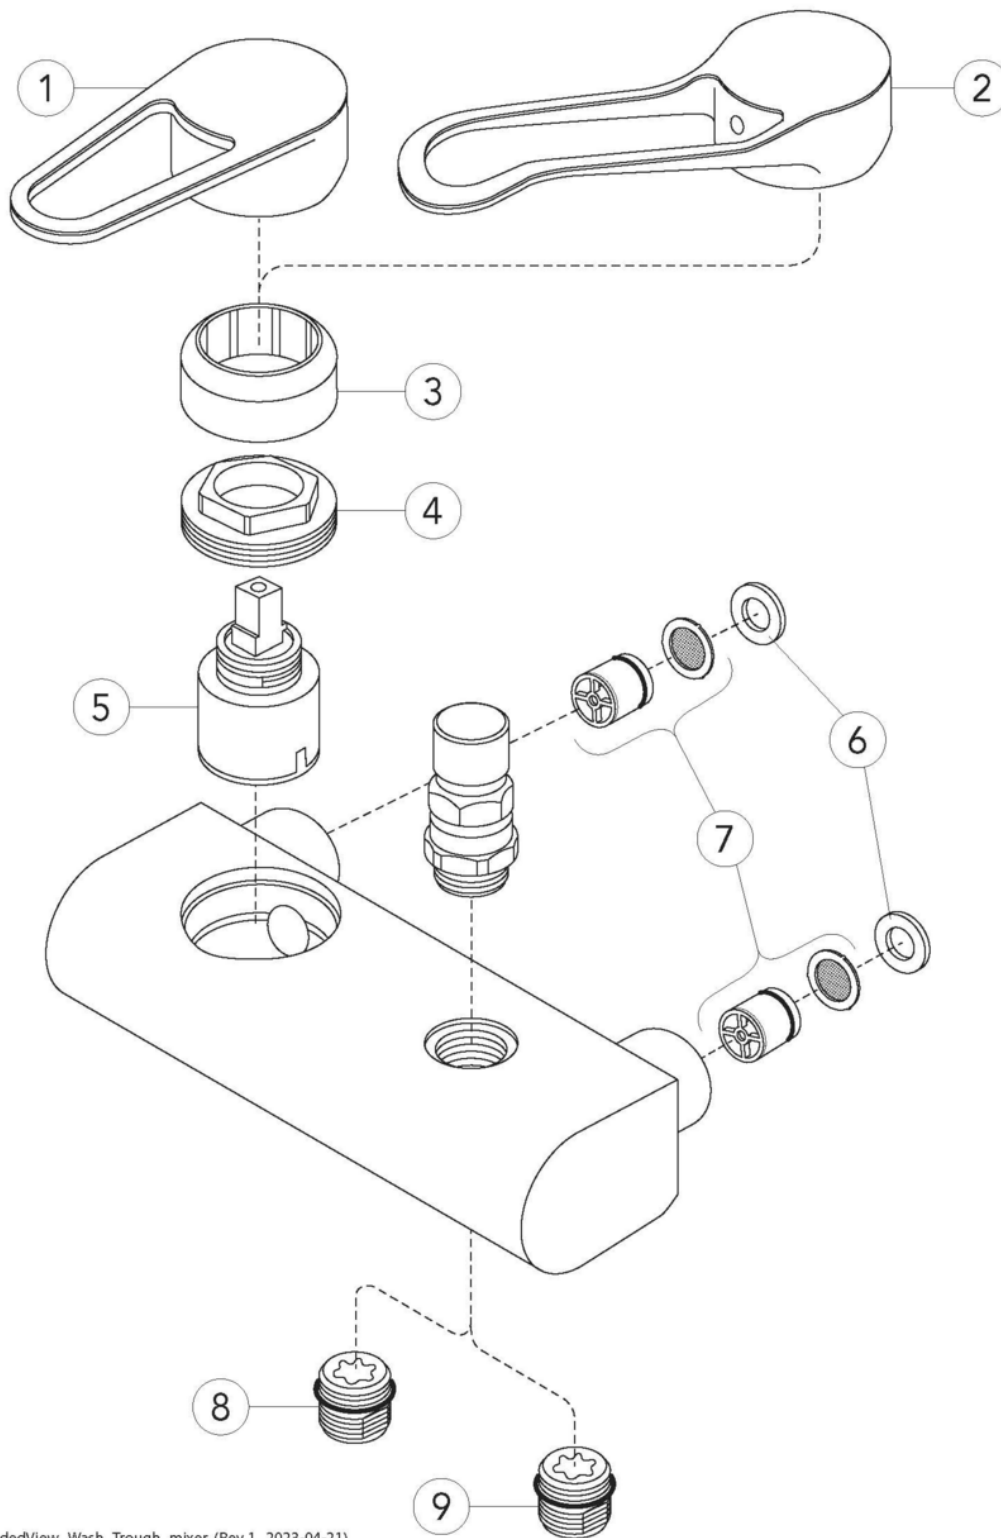

Spare parts

ExplodedView_Wash_Trough_mixer (Rev 1. 2023-04-21)

No.	Product	Art-no.
1	Lever, New Nautic 2021-->	GB41639803 01
2	Single lever Care	GB41639801 01
3	Cover cap	GB41639523 01
4	Nut - ceramic cartridge	GB41639522 01
5	Ceramic package	GB41637393
6	Packing	GB41635641
7	Check valve with filter	GB41632698 02
8	Connection nipple	GB41634757 01
9	Connection nipple	GB41638955 01