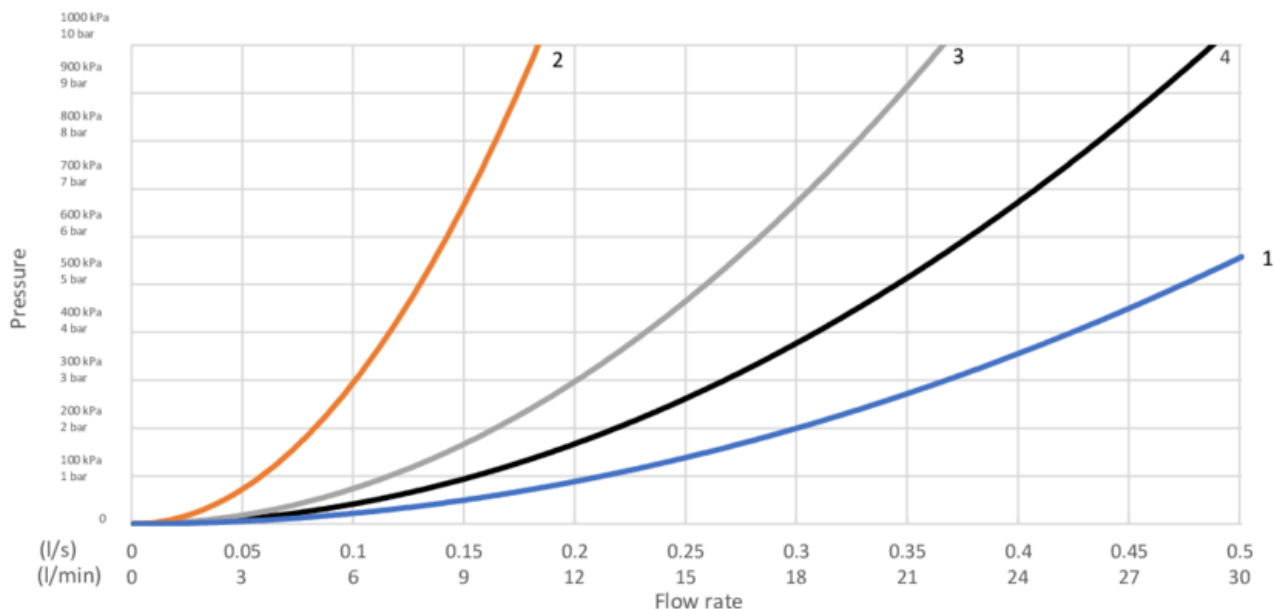

Energimärkning och certifieringar

Teknisk information

- Max. tap capacity (at 300 kPa): 0,37 l/s
- Pressure loss with flow (0,1 l/s) 22 kPa
- Anslutningsdimension: 150 c-c

GUSTAVSBERG/

FLOW CHART/

Ettgrepp väggblandare Nya Nautic

- 1. Max flow
- 2. GB41212087, GB41202087, (with shower set GB41106250)
- 3. A-restrictor
- 4. B-restrictor

1. Max flow		2. GB41212087, GB41202087, (with shower set GB41106250)	
- Flow rate at 300 kPa:	0,367 l/s	- Flow rate at 300 kPa:	0,1 l/s
- Pressure at flow 0,1 l/s:	22 kPa	- Pressure at flow 0,1 l/s:	300 kPa
- Pressure at flow 0,2 l/s:	89 kPa	- Pressure at flow 0,2 l/s:	N/A
- Pressure at flow 0,33 l/s:	243 kPa	- Pressure at flow 0,33 l/s:	N/A