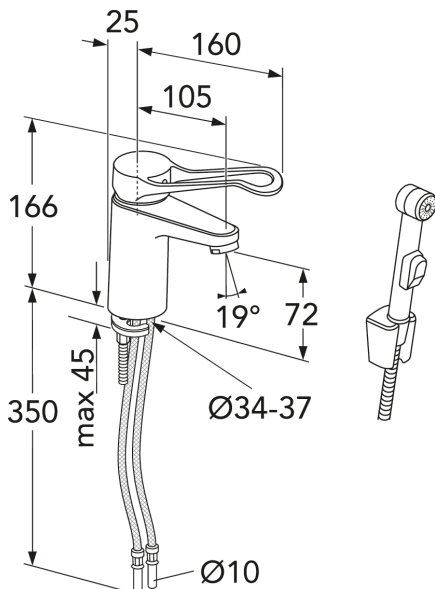

Quality of life since 1825

Washbasin mixer New Care

ECO Flow max 3 l/m, lead-free, side spray, wall bracket, elongated lever

Product features

- Contains less than 0.1% lead
- ECO Flow adapted flow
- Cold-start, only cold water when the lever is in straight forward position

Article numbers

Art-no.
GB41216147064B

EAN
7391530081861

Packaging information

Length: 295 mm | Width: 290 mm | Height: 75 mm

Weight: 1.7 kg

Weight: 1 pc

Assembling & Care

Prior to installation the lines must be flushed up to the faucet. The faucet is connected with the cold water line on the right and the hot water line on the left. Water pressure: max 1000 kPa, min 50kPa. Hot water temperature: max 70°C, min 45°C. Please note that we are not liable for damage resulting from improper installation.

Energy labeling and certifications

Technical information

- Max. tap capacity (at 300 kPa): 0,05 l/s

Spare parts

No.	Product	Art-no.
1	Lever, New Nautic 2021-->	GB41639803 01
2	Cover	GB41639523 01
3	Nut - ceramic package	GB41639522 01
4	Ceramic package	GB41637393
5	Ceramic Cartridge	GB41639567 01
6	Aerator	GB41630131 01
7	Aerator	GB41639565 01
8	Aerator	GB41639171 01
9	SoftPex hose	GB41639279 02
10	SoftPex hose	GB41638721 02
11	SoftPex hose	GB41638708 02
12	Mounting kit New Nautic	GB41639936 01
13	Softpex hose 300 mm	GB41638720 01
14	Shower hose, Biflex	GB41636263 00
15	Hand shower	GB41633860 33
16	Hand shower fixing	GB41637575
18	Pushdown valve	GB41636575 01
19	Plug valve	GB41637445
20	Single lever Care	GB41639801 01