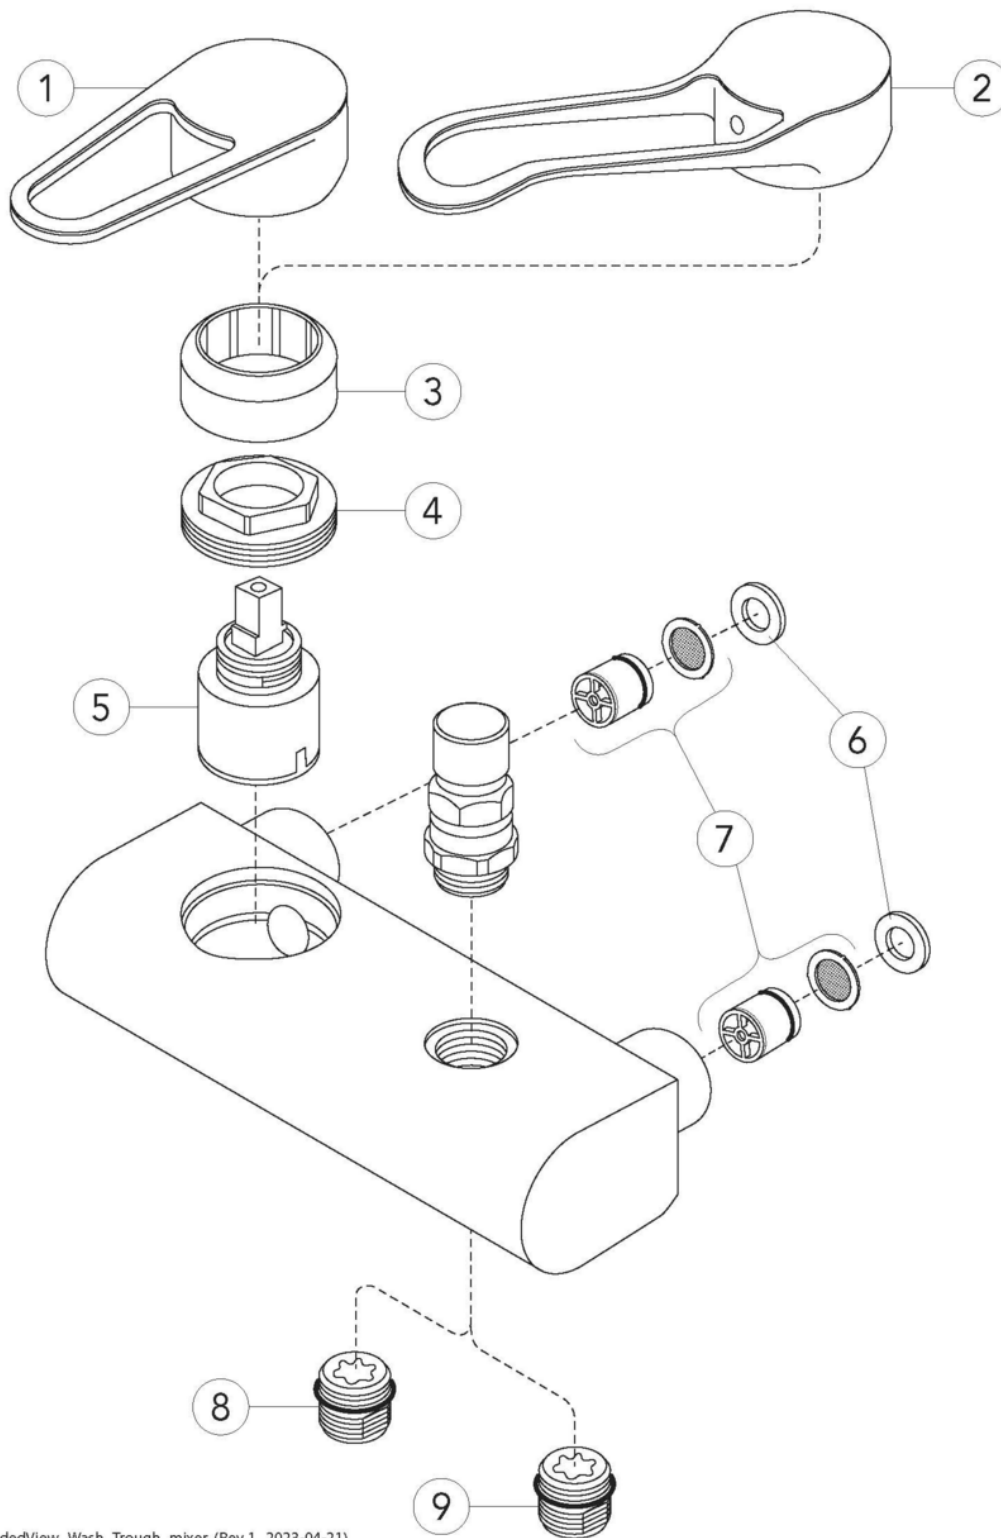

## Assembling & Care

---

Prior to installation the lines must be flushed up to the faucet. The faucet is connected with the cold water line on the right and the hot water line on the left. Water pressure: max 1000 kPa, min 50kPa. Hot water temperature: max 80°C, min 45°C. Please note that we are not liable for damage resulting from improper installation.

## Technical information

---

- Max. tap capacity (at 300 kPa): 0,37 l/s
- Pressure loss with flow (0,1 l/s) 22 kPa
- Standard connection dimension: 150 c-c

# Spare parts

---

ExplodedView\_Wash\_Trough\_mixer (Rev 1. 2023-04-21)

No.	Product	Art-no.
1	Lever, New Nautic 2021-->	GB41639803 01
2	Single lever Care	GB41639801 01
3	Cover cap	GB41639523 01
4	Nut - ceramic cartridge	GB41639522 01
5	Ceramic package	GB41637393
6	Packing	GB41635641
7	Check valve with filter	GB41632698 02
8	Connection nipple	GB41634757 01
9	Connection nipple	GB41638955 01