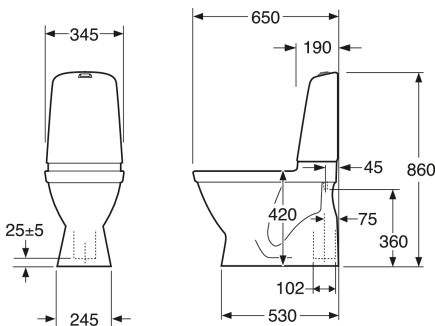

Article numbers

Art-no.
GB1115002R1205G

EAN
4062373906965

Packaging information

Length: 680 mm | Width: 360 mm | Height: 940 mm

Weight: 32.5 kg

Weight: 1 pc

Assembling & Care

Floor mounting with glue. The rounded cistern and the small outer dimensions makes it suitable for corner installations. Please refer to the installation manual.

Energy labeling and certifications

- CE approved, SS-EN 33 dimensioning and SS-EN 997 function

Technical information

- CO2 Footprint: 71.93 kg
- Flushing - water quantity: 2/4 L Dobbeltskyl
- Trap à Outlet: Hidden trap S-Trap
- Standard connection dimension: c/c 155mm sitsfäste

Spare parts

Toilet Nautic HF yr 2017-
(Rev 3. 2024-01-09)