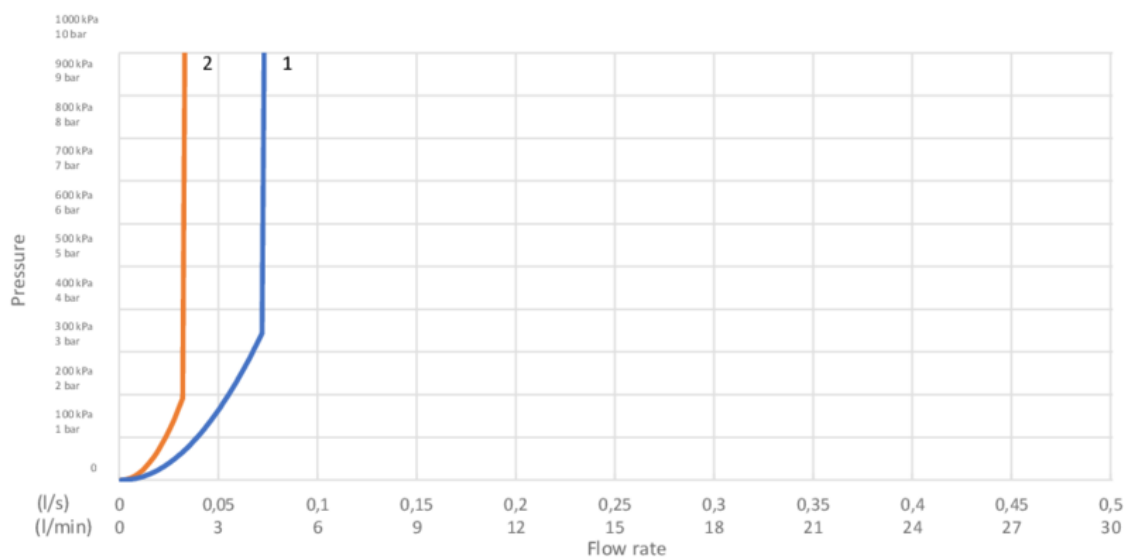

Energy labeling and certifications

Technical information

- Max. tap capacity (at 300 kPa): 0,032 l/s
- Standard connection dimension: 3/8

Spare parts

ExplodedView Sensor_mixers (Rev 2. 2023-05-05)

No.	Product	Art-no.
1	Aerator 0,5 gpm	GB4165033901
2	Aerator 1,2 gpm	GB4165033801
3	Aerator ring	GB4165033701
4	Battery house Sensoric.1.0	GB4165033501
5	Solenoid valve Sensoric 1.0	GB4165033601
6	Hose with check valve Sensoric 1.0	GB4165033302
7	Distance ring Sensoric 1.0	GB4165034101
8	Distance ring Sensoric 1.0	GB4165034201
9	Transformer 9V, 3m	GB4165034001
10	Aerator ring, Matte black	GB416503370153
11	Distance ring Sensoric 1.0	GB416503410153
12	Distance ring Sensoric 1.0	GB416503420153
13	Sensoric cord 3m	GB4165060101
14	Sensoric cord 1m	GB4165060001
16	Sensoric Adapter	GB4165059801

GUSTAVSBERG/

FLOW CHART/

Sensor Mixer Sensoric 1.0

GUSTAVSBERG /
SMARTER BATHROOMS

- 1. GB41218881 (4,3 l/min)
- 2. GB41218881 (1,9 l/min)

1. GB41218881 (4,3 l/min)		2. GB41218881 (1,9 l/min)	
- Flow rate at 300 kPa:	0,066 l/s	- Flow rate at 300 kPa:	0,032 l/s
- Pressure at flow 0,1 l/s:	N/A	- Pressure at flow 0,1 l/s:	N/A
- Pressure at flow 0,2 l/s:	N/A	- Pressure at flow 0,2 l/s:	N/A
- Pressure at flow 0,33 l/s:	N/A	- Pressure at flow 0,33 l/s:	N/A