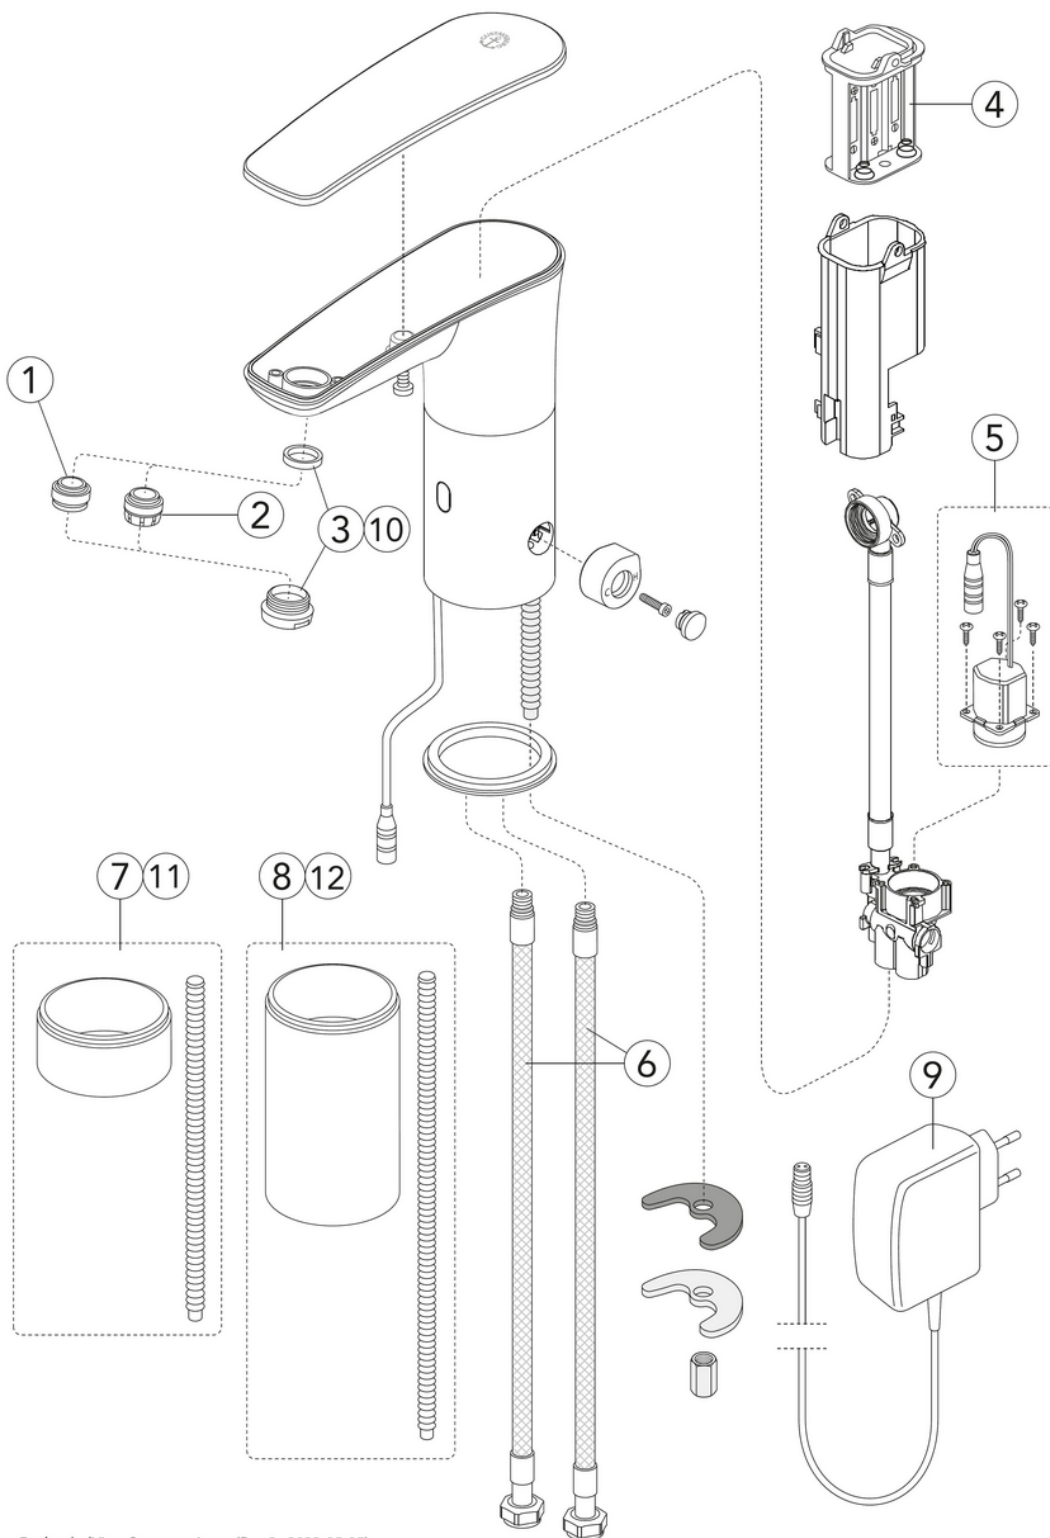

Article numbers

Art-no.
GB4121888153

EAN
7391530082820

Packaging information

Length: 350 mm | Width: 300 mm | Height: 85 mm

Weight: 1.74 kg

Weight: 1 pc

Assembling & Care

Prior to installation the lines must be flushed up to the faucet. The faucet is connected with the cold water line on the right and the hot water line on the left. Water pressure: max 1000 kPa, min 50kPa. Hot water temperature: max 70°C, min 45°C. Please note that we are not liable for damage resulting from improper installation.

Energy labeling and certifications

Technical information

- Max. tap capacity (at 300 kPa): 0,032 l/s
- Standard connection dimension: 3/8

Spare parts

ExplodedView Sensor_mixers (Rev 2. 2023-05-05)

No.	Product	Art-no.
1	Aerator 0,5 gpm	GB4165033901
2	Aerator 1,2 gpm	GB4165033801
3	Aerator ring	GB4165033701
4	Battery house Sensoric.1.0	GB4165033501
5	Solenoid valve Sensoric 1.0	GB4165033601
6	Hose with check valve Sensoric 1.0	GB4165033302
7	Distance ring Sensoric 1.0	GB4165034101
8	Distance ring Sensoric 1.0	GB4165034201
9	Transformer 9V, 3m	GB4165034001
10	Aerator ring, Matte black	GB416503370153
11	Distance ring Sensoric 1.0	GB416503410153
12	Distance ring Sensoric 1.0	GB416503420153
13	Sensoric cord 3m	GB4165060101
14	Sensoric cord 1m	GB4165060001
16	Sensoric Adapter	GB4165059801

GUSTAVSBERG/

FLOW CHART/

Sensor Mixer Sensoric 1.0

GUSTAVSBERG /
SMARTER BATHROOMS

- 1. GB41218881 (4,3 l/min)
- 2. GB41218881 (1,9 l/min)

1. GB41218881 (4,3 l/min)		2. GB41218881 (1,9 l/min)	
- Flow rate at 300 kPa:	0,066 l/s	- Flow rate at 300 kPa:	0,032 l/s
- Pressure at flow 0,1 l/s:	N/A	- Pressure at flow 0,1 l/s:	N/A
- Pressure at flow 0,2 l/s:	N/A	- Pressure at flow 0,2 l/s:	N/A
- Pressure at flow 0,33 l/s:	N/A	- Pressure at flow 0,33 l/s:	N/A