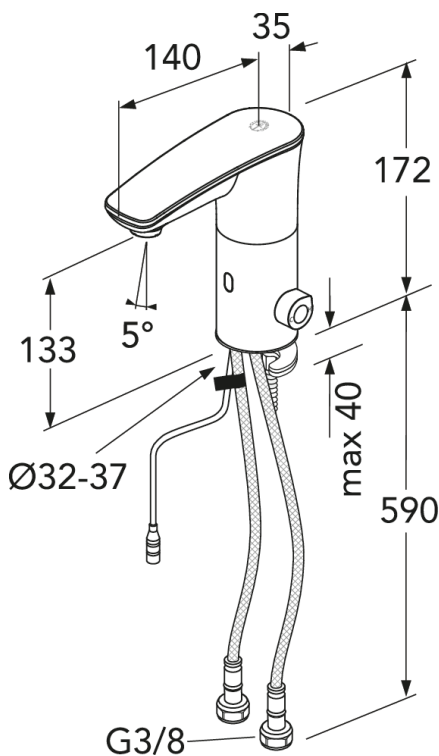

Article numbers

Art-no.
GB4121888153

EAN
7391530082820

Packaging information

Length: 350 mm | Width: 300 mm | Height: 85 mm

Weight: 1.74 kg

Weight: 1 pc

Assembling & Care

Prior to installation the lines must be flushed up to the faucet. The faucet is connected with the cold water line on the right and the hot water line on the left. Water pressure: max 1000 kPa, min 50kPa. Hot water temperature: max 70°C, min 45°C. Please note that we are not liable for damage resulting from improper installation.

Energy labeling and certifications

Technical information

- Max. tap capacity (at 300 kPa): 0,032 l/s
- Standard connection dimension: 3/8

Spare parts

ExplodedView Sensor_mixers (Rev 2. 2023-05-05)

No.	Product	Art-no.
1	Aerator 0,5 gpm	GB4165033901
2	Aerator 1,2 gpm	GB4165033801
3	Aerator ring	GB4165033701
4	Battery house Sensoric.1.0	GB4165033501
5	Solenoid valve Sensoric 1.0	GB4165033601
6	Hose with check valve Sensoric 1.0	GB4165033302
7	Distance ring Sensoric 1.0	GB4165034101
8	Distance ring Sensoric 1.0	GB4165034201
9	Transformer 9V, 3m	GB4165034001
10	Aerator ring, Matte black	GB416503370153
11	Distance ring Sensoric 1.0	GB416503410153
12	Distance ring Sensoric 1.0	GB416503420153
13	Sensoric cord 3m	GB4165060101
14	Sensoric cord 1m	GB4165060001
16	Sensoric Adapter	GB4165059801