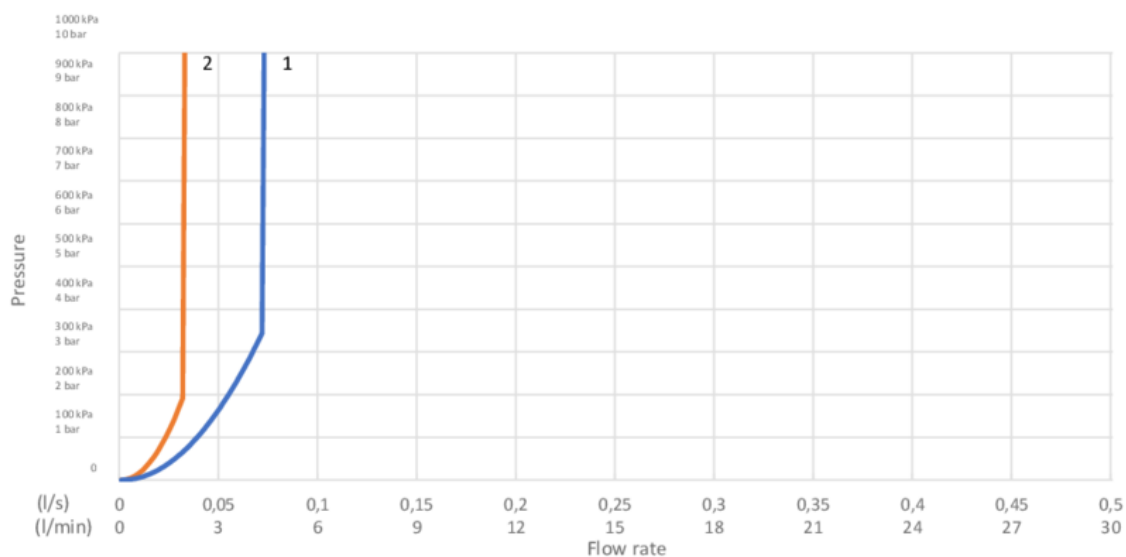

Teknisk information

- Max. tap capacity (at 300 kPa): 0,032 l/s
- Tilslutningsdimension: 3/8

Reserve dele

ExplodedView Sensor_mixers (Rev 2. 2023-05-05)

Nr.	Produkt	VVS-nr.	Art-nr.
1		704359919	GB4165033901
2		704359918	GB4165033801
3		704359904	GB4165033701
4		704359970	GB4165033501
5		704359960	GB4165033601
6		704359950	GB4165033302
7		704359804	GB4165034101
8		704359814	GB4165034201
9		704359980	GB4165034001
10	Strålesamlerring, mat sort	704359911	GB416503370153
11	Sensoric 1.0 afstandsring	704359811	GB416503410153
12	Sensoric 1.0 afstandsring	704359821	GB416503420153
13		704359983	GB4165060101
14		704359981	GB4165060001
16		704359989	GB4165059801

GUSTAVSBERG/

FLOW CHART/

Sensor Mixer Sensoric 1.0

GUSTAVSBERG /
SMARTER BATHROOMS

- 1. GB41218881 (4,3 l/min)
- 2. GB41218881 (1,9 l/min)

1. GB41218881 (4,3 l/min)		2. GB41218881 (1,9 l/min)	
- Flow rate at 300 kPa:	0,066 l/s	- Flow rate at 300 kPa:	0,032 l/s
- Pressure at flow 0,1 l/s:	N/A	- Pressure at flow 0,1 l/s:	N/A
- Pressure at flow 0,2 l/s:	N/A	- Pressure at flow 0,2 l/s:	N/A
- Pressure at flow 0,33 l/s:	N/A	- Pressure at flow 0,33 l/s:	N/A