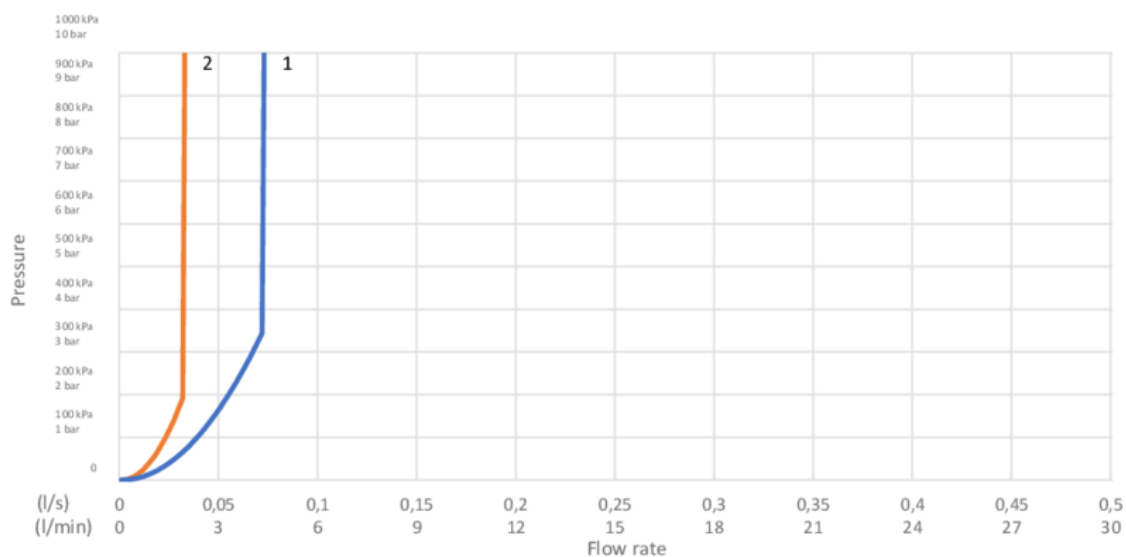

Tehniline info

- Max. tap capacity (at 300 kPa): 0,032 l/s
- Ühenduse moodud: 3/8

ExplodedView Sensor_mixers (Rev 2. 2023-05-05)

Nr.	Toote	Art.nr.
1		GB4165033901
2		GB4165033801
3		GB4165033701
4		GB4165033501
5		GB4165033601
6		GB4165033302
7		GB4165034101
8		GB4165034201
9	Adapter 9V, 3m	GB4165034001
10	Aeraatori rõngas, matt must	GB416503370153
11	Kõrgendusrõngas Sensoric 1.0	GB416503410153
12	Kõrgendusrõngas Sensoric 1.0	GB416503420153
13	Sensoric juhe 3m	GB4165060101
14	Sensoric juhe 1m	GB4165060001
16	Sensoric adapter	GB4165059801

GUSTAVSBERG/

FLOW CHART/

Sensor Mixer Sensoric 1.0

GUSTAVSBERG /
SMARTER BATHROOMS

- 1. GB41218881 (4,3 l/min)
- 2. GB41218881 (1,9 l/min)

1. GB41218881 (4,3 l/min)		2. GB41218881 (1,9 l/min)	
- Flow rate at 300 kPa:	0,066 l/s	- Flow rate at 300 kPa:	0,032 l/s
- Pressure at flow 0,1 l/s:	N/A	- Pressure at flow 0,1 l/s:	N/A
- Pressure at flow 0,2 l/s:	N/A	- Pressure at flow 0,2 l/s:	N/A
- Pressure at flow 0,33 l/s:	N/A	- Pressure at flow 0,33 l/s:	N/A