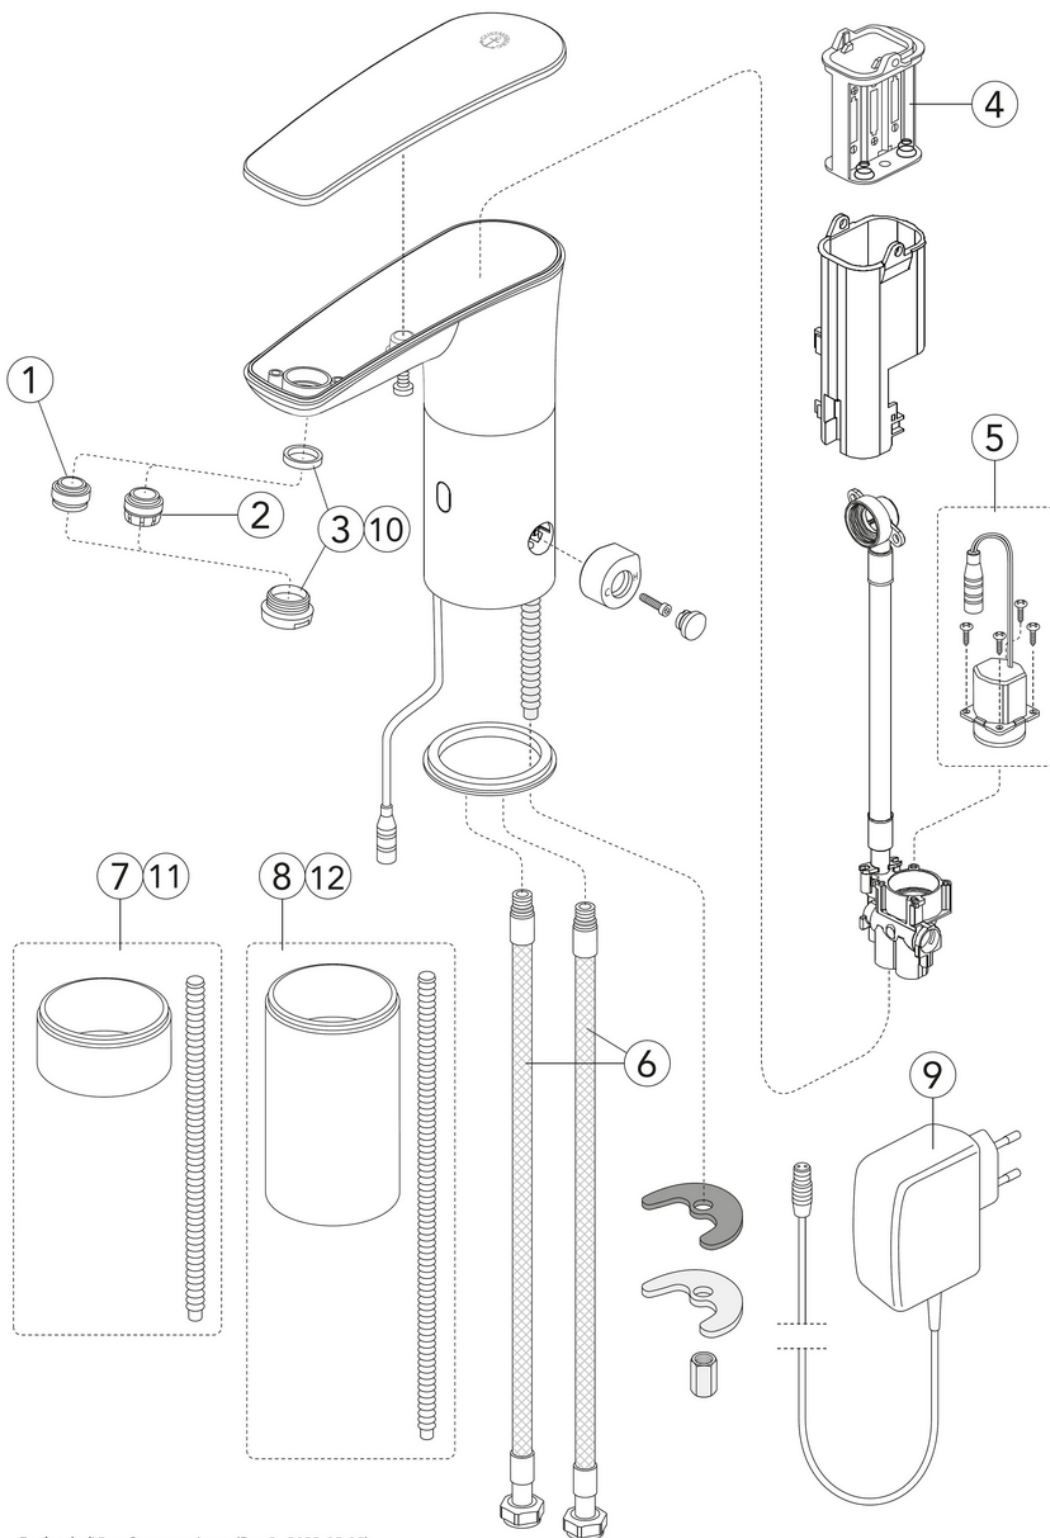

## Packaging information

Length: 365 mm | Width: 105 mm | Height: 70 mm

Weight: 2.01 kg

Weight: 1 pc

## Assembling & Care

Prior to installation the lines must be flushed up to the faucet. The faucet is connected with the cold water line on the right and the hot water line on the left. Water pressure: max 1000 kPa, min 50kPa. Hot water temperature: max 70°C, min 45°C. Please note that we are not liable for damage resulting from improper installation.

## Technical information

- Standard connection dimension: 3/8

# Spare parts

ExplodedView Sensor\_mixers (Rev 2. 2023-05-05)

No.	Product	Art-no.
1	Aerator 0,5 gpm	GB4165033901
2	Aerator 1,2 gpm	GB4165033801
3	Aerator ring	GB4165033701
4	Battery house Sensoric.1.0	GB4165033501
5	Solenoid valve Sensoric 1.0	GB4165033601
6	Hose with check valve Sensoric 1.0	GB4165033302
7	Distance ring Sensoric 1.0	GB4165034101
8	Distance ring Sensoric 1.0	GB4165034201
9	Transformer 9V, 3m	GB4165034001
10	Aerator ring, Matte black	GB416503370153
11	Distance ring Sensoric 1.0	GB416503410153
12	Distance ring Sensoric 1.0	GB416503420153
13	Sensoric cord 3m	GB4165060101
14	Sensoric cord 1m	GB4165060001
16	Sensoric Adapter	GB4165059801