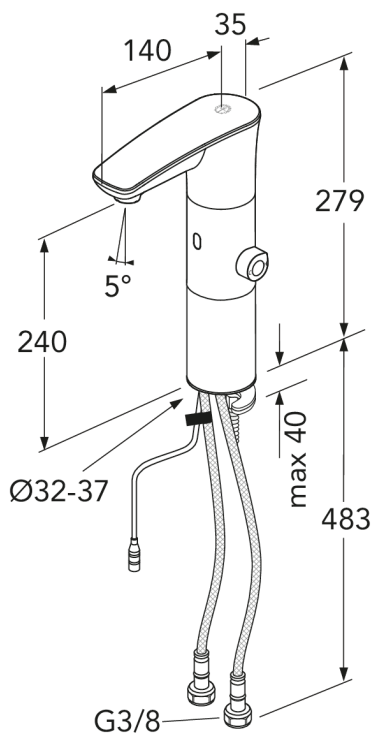

## Packaging information

Length: 365 mm | Width: 105 mm | Height: 70 mm

Weight: 2.01 kg

Weight: 1 pc

## Assembling & Care

Prior to installation the lines must be flushed up to the faucet. The faucet is connected with the cold water line on the right and the hot water line on the left. Water pressure: max 1000 kPa, min 50kPa. Hot water temperature: max 70°C, min 45°C. Please note that we are not liable for damage resulting from improper installation.

## Technical information

- Standard connection dimension: 3/8