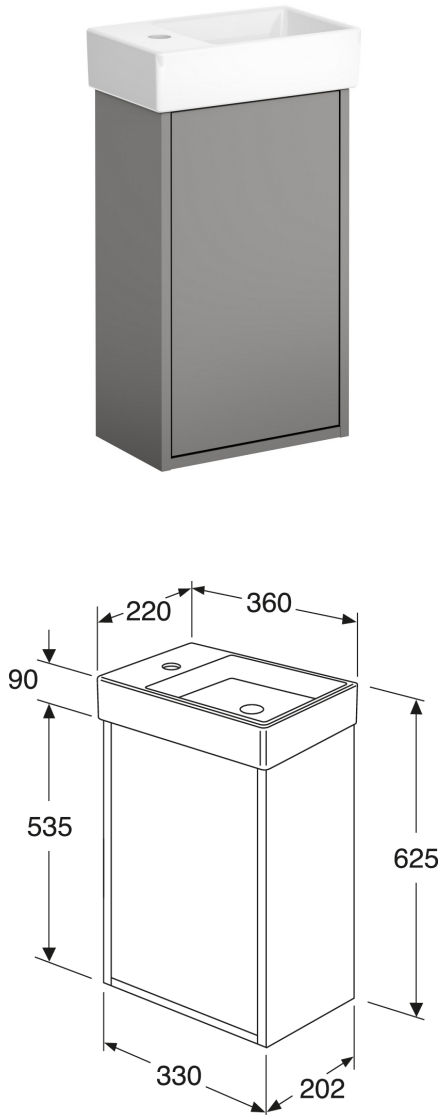

Quality of life since 1825

Undercabinet Artic Small

Ash grey, with washbasin White, basin right

Product features

SOFT CLOSE
FURNITURE

MOISTURE
RESISTANT

- Wash basin made from hygienic, durable and densely sintered ceramic sanitary ware
- Opening in cabinet for drain pipe towards the floor
- Water drain and bottom valve not included. See accessories

Article numbers

Art-no.

GB71ACVC34TL01R

EAN

7391530084084

Assembling & Care

Energy labeling and certifications

Spare parts

Artic small furniture vanity unit
(Rev 1. 2024-05-04)

No.	Product	Art-no.
1a	Door Undercabinet Black ashwood	GB8148000236
1b	Door Undercabinet Peach	GB8148000235
1c	Door Undercabinet Ash grey	GB8148000234
1d	Door Undercabinet White	GB8148000233
2		GB8148000006
3		GB8148000112