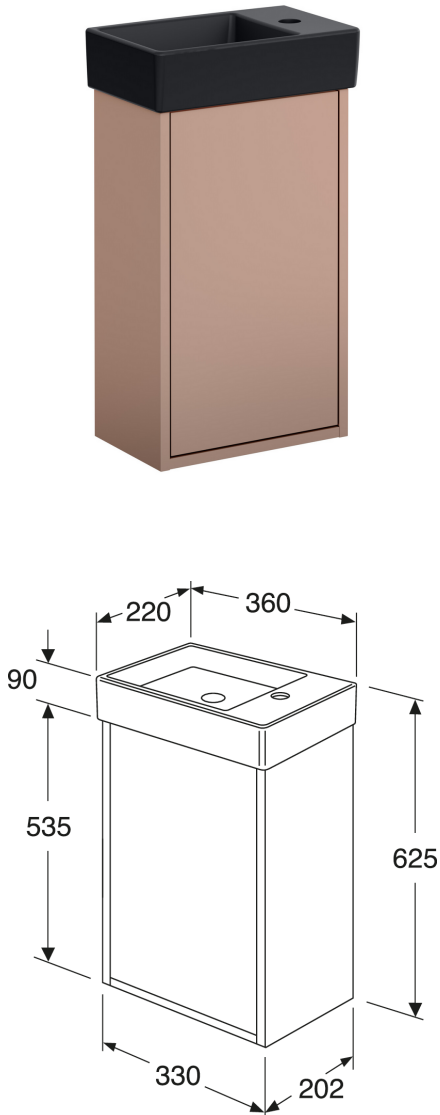

Assembling & Care

Energy labeling and certifications