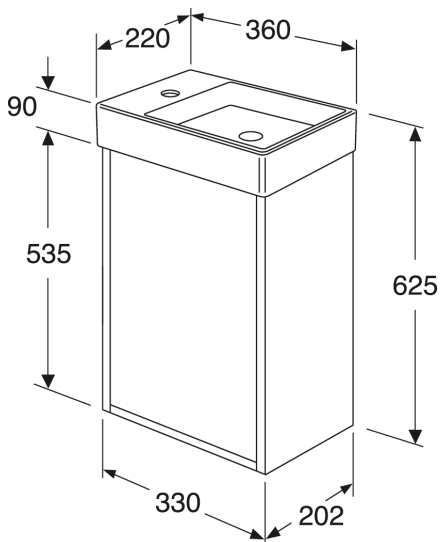

Quality of life since 1825

Undercabinet Artic Small

Peach, with wash basin Ebony black, basin right.

Product features

SOFT CLOSE
FURNITURE

MOISTURE
RESISTANT

- Wash basin made from hygienic, durable and densely sintered ceramic sanitary ware
- Opening in cabinet for drain pipe towards the floor
- Water drain and bottom valve not included. See accessories

Article numbers

Art-no.
GB71ACVC34T033R

EAN
7391530084176

Assembling & Care

Energy labeling and certifications

Spare parts

Artic small furniture vanity unit
(Rev 1. 2024-05-04)

No.	Product	Art-no.
1a	Door Undercabinet Black ashwood	GB8148000236
1b	Door Undercabinet Peach	GB8148000235
1c	Door Undercabinet Ash grey	GB8148000234
1d	Door Undercabinet White	GB8148000233
2		GB8148000006
3		GB8148000112