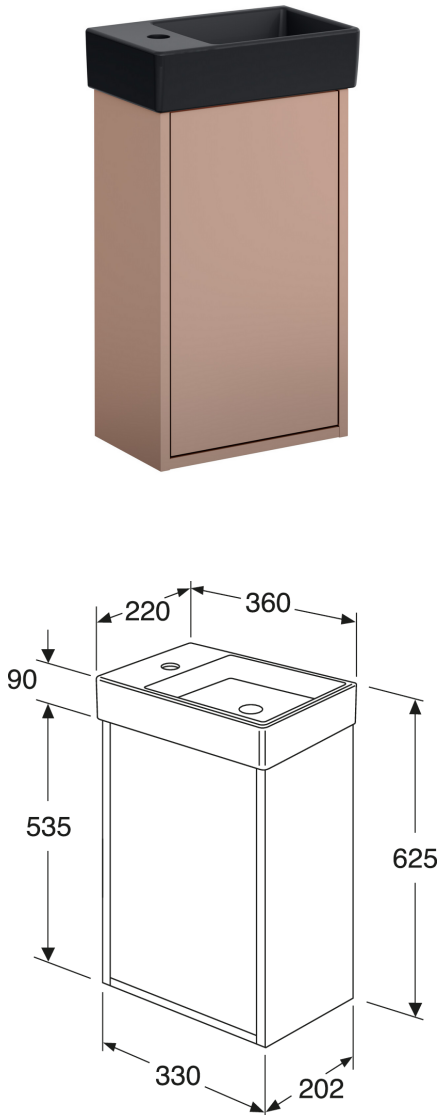

Quality of life since 1825

Undercabinet Artic Small

Peach, with wash basin Ebony black, basin right.

Product features

SOFT CLOSE
FURNITURE

MOISTURE
RESISTANT

- Wash basin made from hygienic, durable and densely sintered ceramic sanitary ware
- Opening in cabinet for drain pipe towards the floor
- Water drain and bottom valve not included. See accessories

Article numbers

Art-no.
GB71ACVC34T033R

EAN
7391530084176

Assembling & Care

Energy labeling and certifications

Spare parts

Artic small furniture vanity unit
(Rev 1. 2024-05-04)

No.	Product	Art-no.
1a	Door Undercabinet Black ashwood	GB8148000236
1b	Door Undercabinet Peach	GB8148000235
1c	Door Undercabinet Ash grey	GB8148000234
1d	Door Undercabinet White	GB8148000233
2		GB8148000006
3		GB8148000112