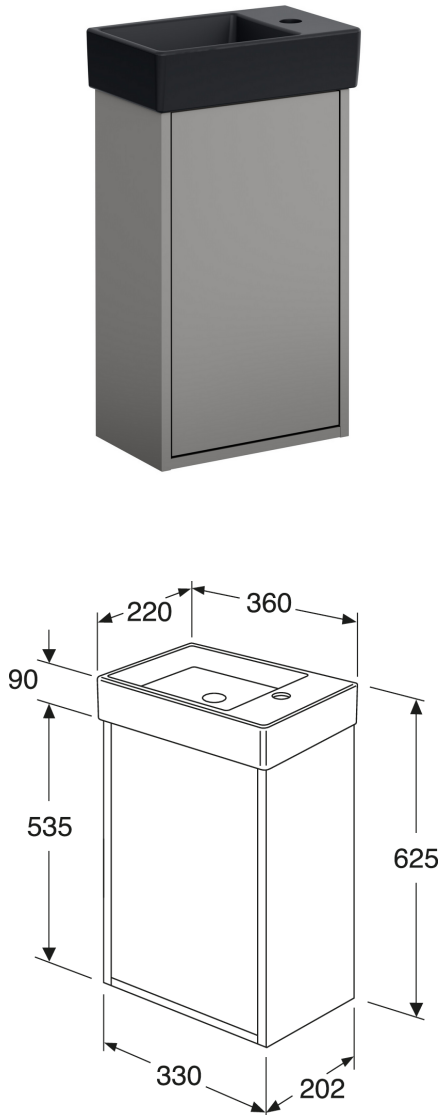

Quality of life since 1825

Undercabinet Artic Small

Ash grey, with wash basin Ebony black, basin left.

Product features

SOFT CLOSE
FURNITURE

MOISTURE
RESISTANT

- Wash basin made from hygienic, durable and densely sintered ceramic sanitary ware
- Opening in cabinet for drain pipe towards the floor
- Water drain and bottom valve not included. See accessories

Article numbers

Art-no.
GB71ACVC34TL33L

EAN
7391530084121

Assembling & Care

Energy labeling and certifications

Spare parts

Artic small furniture vanity unit
(Rev 1. 2024-05-04)

No.	Product	Art-no.
1a	Door Undercabinet Black ashwood	GB8148000236
1b	Door Undercabinet Peach	GB8148000235
1c	Door Undercabinet Ash grey	GB8148000234
1d	Door Undercabinet White	GB8148000233
2		GB8148000006
3		GB8148000112