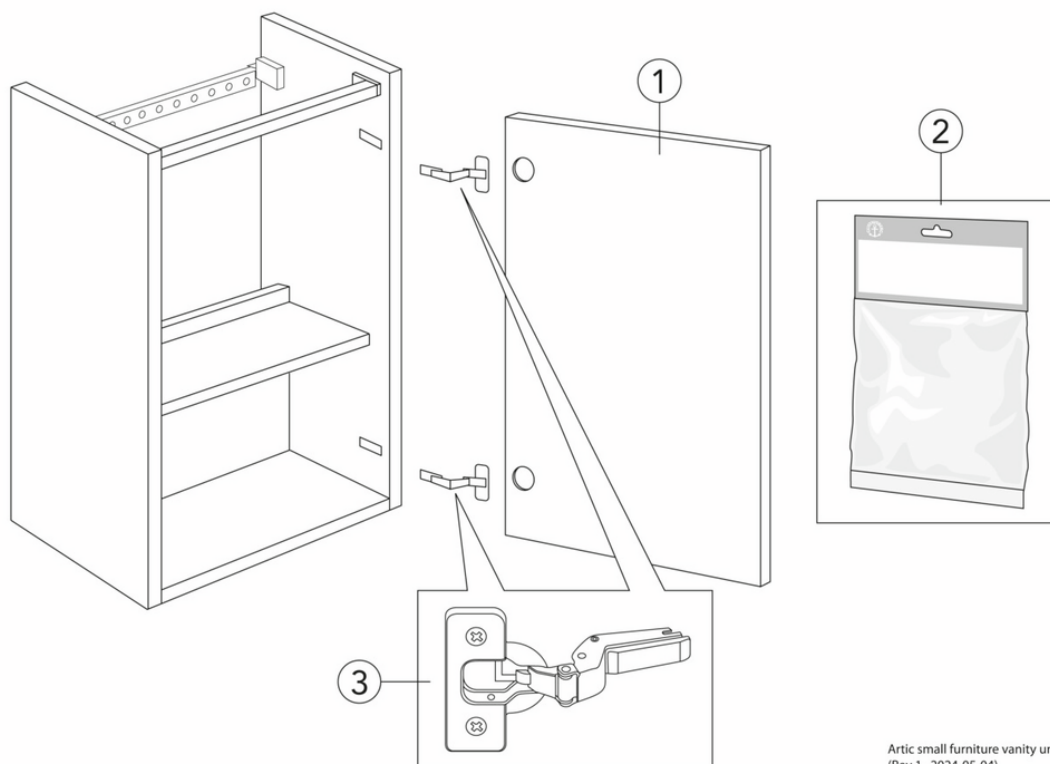

## Product features

SOFT CLOSE  
FURNITURE

MOISTURE  
RESISTANT

- Wash basin made from hygienic, durable and densely sintered ceramic sanitary ware
- Opening in cabinet for drain pipe towards the floor
- Water drain and bottom valve not included. See accessories

## Spare parts

---

Artic small furniture vanity unit  
(Rev 1. 2024-05-04)

No.	Product	Art-no.
1a	Door Undercabinet Black ashwood	GB8148000236
1b	Door Undercabinet Peach	GB8148000235
1c	Door Undercabinet Ash grey	GB8148000234
1d	Door Undercabinet White	GB8148000233
2		GB8148000006
3		GB8148000112