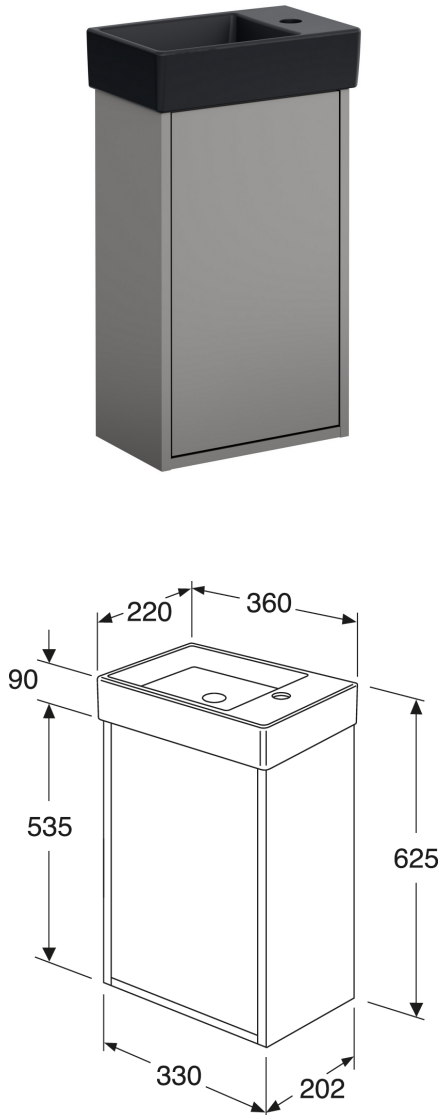

Assembling & Care

Energy labeling and certifications