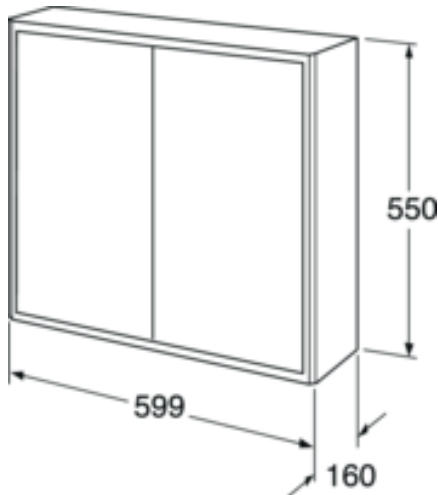

Assembling & Care

Energy labeling and certifications