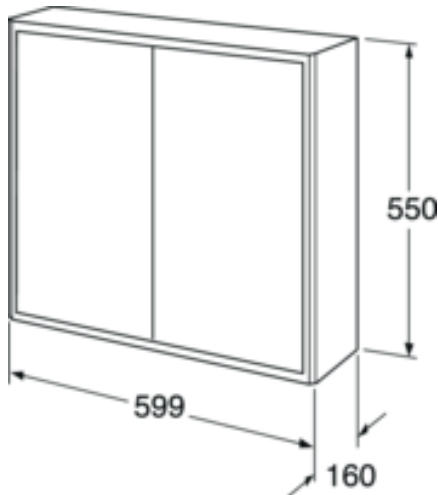

Quality of life since 1825

Wall cabinet Graphic – 60 x 16 cm

Beige

Product features

- Open storage
- Can be combined to make modules with Graphic wall- and tall cabinets
- Available in three different colours

Article numbers

Art-no.	EAN
GB71GCSC6016BB	7391530084398

Packaging information

Length: 620 mm | Width: 180 mm | Height: 570 mm

Weight: 15 kg

Weight: 1 pc

Assembling & Care

Energy labeling and certifications

Spare parts

Graphic furnitur wall cabinet yr 2016-
(Rev 2. 2024-01-09)

No.	Product	Art-no.
1a	Glass shelf	GB8148000053
1b	Glass shelf	GB8148000054
2a	Spare parts bag 4	GB8148000008
2b		GB8148000006
3	Hinge, 110 degrees	GB8148000112
4a	Door	GB8148000114
4b	Door	GB8148000115
4c	Door	GB8148000116
4d	Door	GB8148000134
4e	Door Wall cab Graphic Beige	GB8148000232
5a	Touch-up paint, Graphic, Gray NCS-S-4502-Y	GB8148000004
5b	Touch-up paint, Artic & Graphic White NCS-S-0500	GB8148000003
5c	Touch-up paint, Graphic, Green NCS 7010-G50Y	GB8148000136