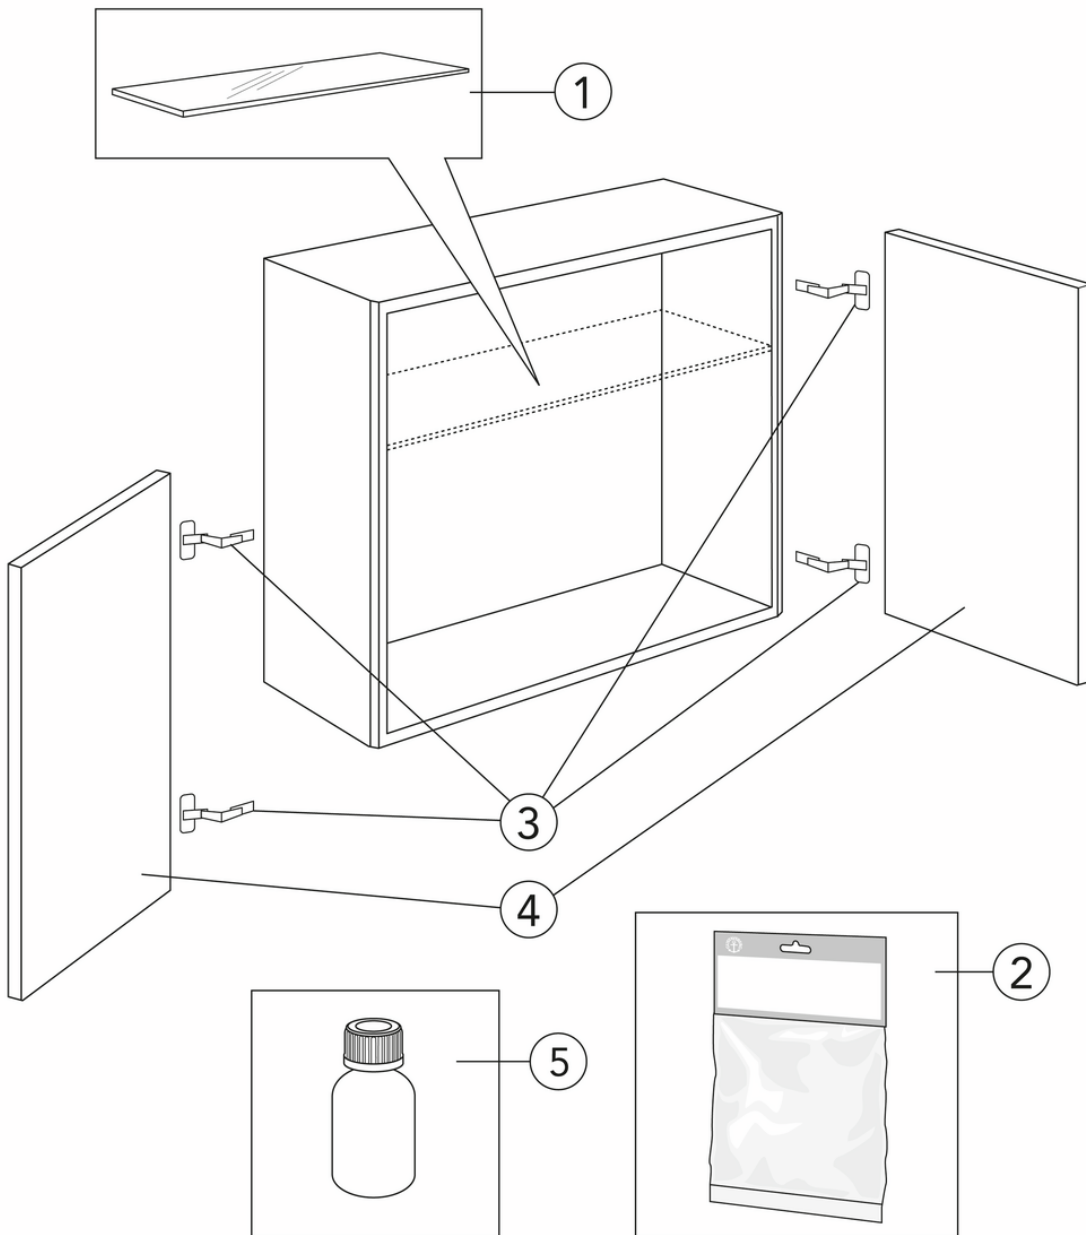

Quality of life since 1825

Wall cabinet Graphic – 60 x 16 cm

Beige

Product features

- Open storage
- Can be combined to make modules with Graphic wall- and tall cabinets
- Available in three different colours

Article numbers

Art-no.	EAN
GB71GCSC6016BB	7391530084398

Packaging information

Length: 620 mm | Width: 180 mm | Height: 570 mm

Weight: 15 kg

Weight: 1 pc

Assembling & Care

Energy labeling and certifications

Spare parts

Graphic furnitur wall cabinet yr 2016-
(Rev 2. 2024-01-09)

No.	Product	Art-no.
1a	Glass shelf	GB8148000053
1b	Glass shelf	GB8148000054
2a	Spare parts bag 4	GB8148000008
2b		GB8148000006
3	Hinge, 110 degrees	GB8148000112
4a	Door	GB8148000114
4b	Door	GB8148000115
4c	Door	GB8148000116
4d	Door	GB8148000134
4e	Door Wall cab Graphic Beige	GB8148000232
5a	Touch-up paint, Graphic, Gray NCS-S-4502-Y	GB8148000004
5b	Touch-up paint, Artic & Graphic White NCS-S-0500	GB8148000003
5c	Touch-up paint, Graphic, Green NCS 7010-G50Y	GB8148000136