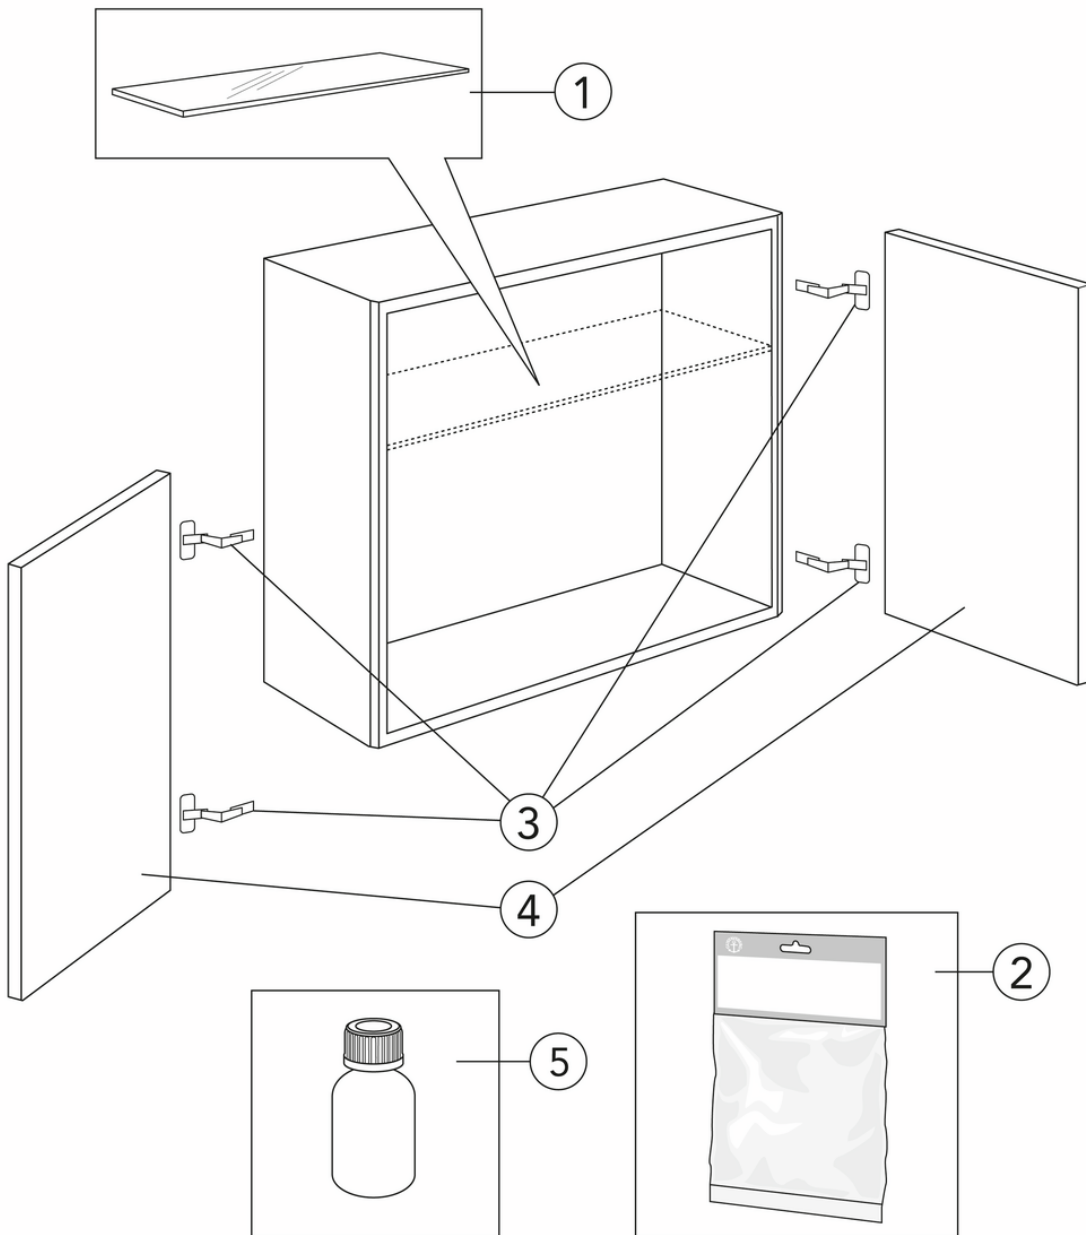

Spare parts

Graphic furnitur wall cabinet yr 2016-
(Rev 2. 2024-01-09)

No.	Product	Art-no.
1a	Glass shelf	GB8148000053
1b	Glass shelf	GB8148000054
2a	Spare parts bag 4	GB8148000008
2b		GB8148000006
3	Hinge, 110 degrees	GB8148000112
4a	Door	GB8148000114
4b	Door	GB8148000115
4c	Door	GB8148000116
4d	Door	GB8148000134
4e	Door Wall cab Graphic Beige	GB8148000232
5a	Touch-up paint, Graphic, Gray NCS-S-4502-Y	GB8148000004
5b	Touch-up paint, Artic & Graphic White NCS-S-0500	GB8148000003
5c	Touch-up paint, Graphic, Green NCS 7010-G50Y	GB8148000136