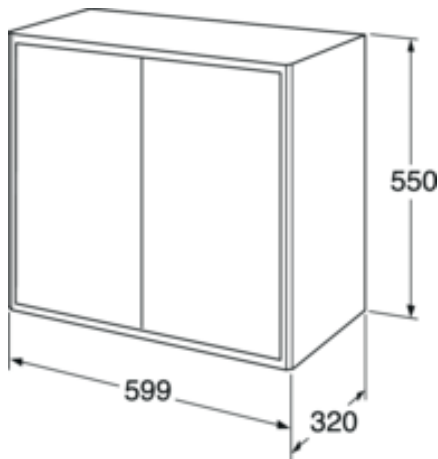

Assembling & Care

Energy labeling and certifications