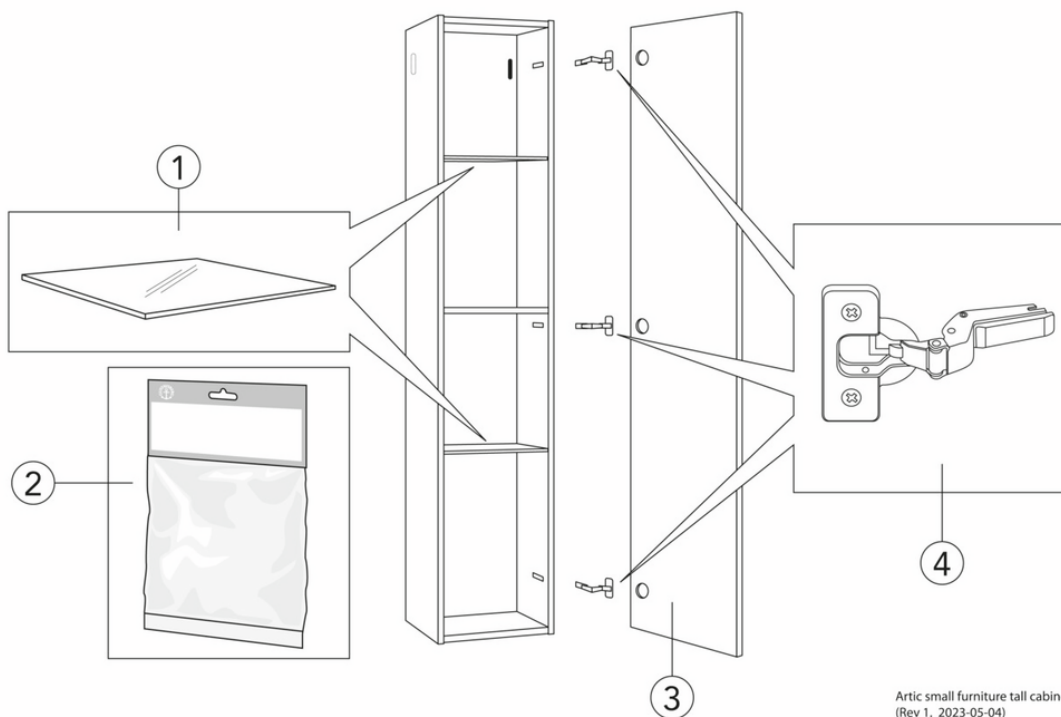

Quality of life since 1825

Tall cabinet Artic Small

Peach, with mirror door.

Product features

SOFT CLOSE
FURNITURE

MOISTURE
RESISTANT

- Space-saving design and functional storage solutions for the small guest bathroom
- Door with soft close for smooth closing
- Mirror on the door for extra functionality without taking up space

Article numbers

Art-no.
GB71ACTC34T0

EAN
7391530084015

Packaging information

Length: 350 mm | Width: 230 mm | Height: 1380 mm

Weight: 21 kg

Weight: 1 pc

Assembling & Care

Energy labeling and certifications

Spare parts

Artic small furniture tall cabinet
(Rev 1. 2023-05-04)

No.	Product	Art-no.
2		GB8148000006
3a	Door Tall cabinet Ash grey	GB8148000238
3b	Door Tall cabinet White	GB8148000237
3c	Door Tall cabinet Black ashwood	GB8148000240
3d	Door Tall cabinet Peach	GB8148000239
4		GB8148000112