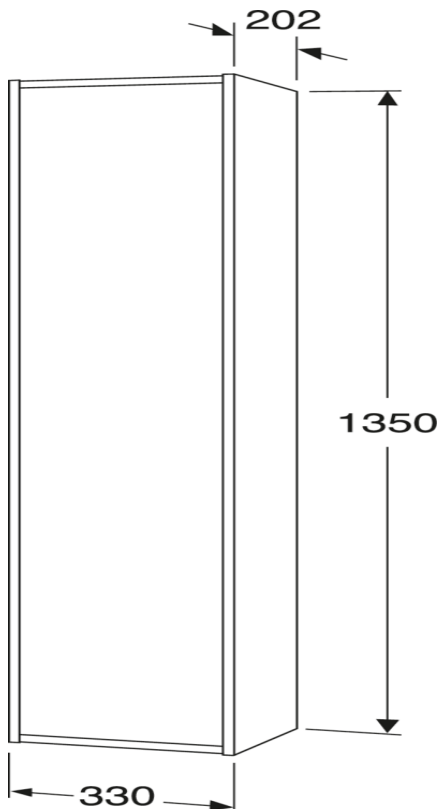

Quality of life since 1825

Tall cabinet Artic Small

Peach, with mirror door.

Product features

SOFT CLOSE
FURNITURE

MOISTURE
RESISTANT

- Space-saving design and functional storage solutions for the small guest bathroom
- Door with soft close for smooth closing
- Mirror on the door for extra functionality without taking up space

Article numbers

Art-no.
GB71ACTC34T0

EAN
7391530084015

Packaging information

Length: 350 mm | Width: 230 mm | Height: 1380 mm

Weight: 21 kg

Weight: 1 pc

Assembling & Care

Energy labeling and certifications

Spare parts

Artic small furniture tall cabinet
(Rev 1. 2023-05-04)

No.	Product	Art-no.
2		GB8148000006
3a	Door Tall cabinet Ash grey	GB8148000238
3b	Door Tall cabinet White	GB8148000237
3c	Door Tall cabinet Black ashwood	GB8148000240
3d	Door Tall cabinet Peach	GB8148000239
4		GB8148000112