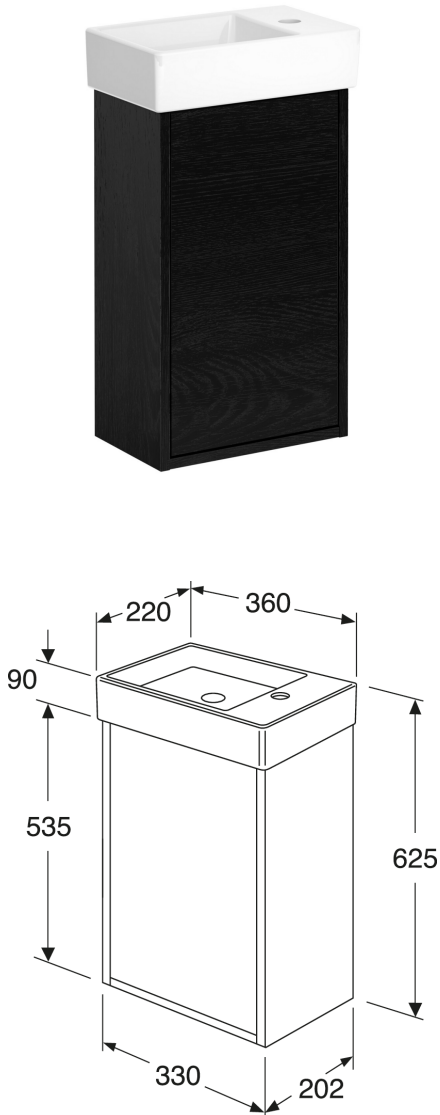

Assembling & Care

Energy labeling and certifications