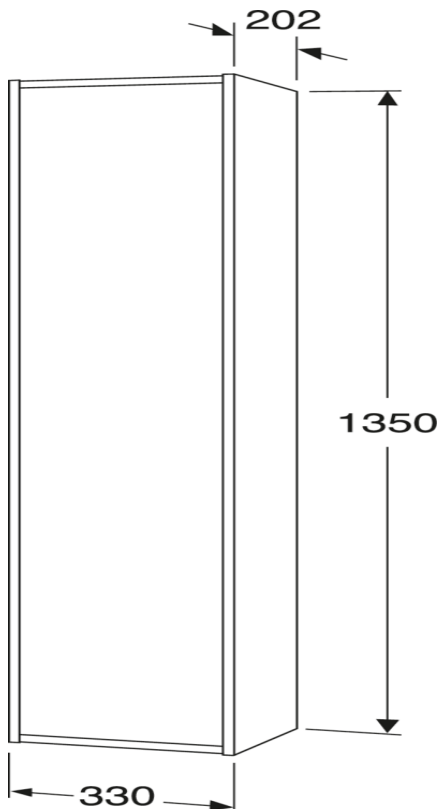

Quality of life since 1825

Tall cabinet Artic Small

Black ash veneer, with mirror door

Product features

SOFT CLOSE
FURNITURE

MOISTURE
RESISTANT

- Space-saving design and functional storage solutions for the small guest bathroom
- Door with soft close for smooth closing
- Mirror on the door for extra functionality without taking up space

Article numbers

Art-no.
GB71ACTC34TK

EAN
7391530084022

Packaging information

Length: 350 mm | Width: 230 mm | Height: 1380 mm

Weight: 21 kg

Weight: 1 pc

Assembling & Care

Energy labeling and certifications

Spare parts

Artic small furniture tall cabinet
(Rev 1. 2023-05-04)

No.	Product	Art-no.
2		GB8148000006
3a	Door Tall cabinet Ash grey	GB8148000238
3b	Door Tall cabinet White	GB8148000237
3c	Door Tall cabinet Black ashwood	GB8148000240
3d	Door Tall cabinet Peach	GB8148000239
4		GB8148000112