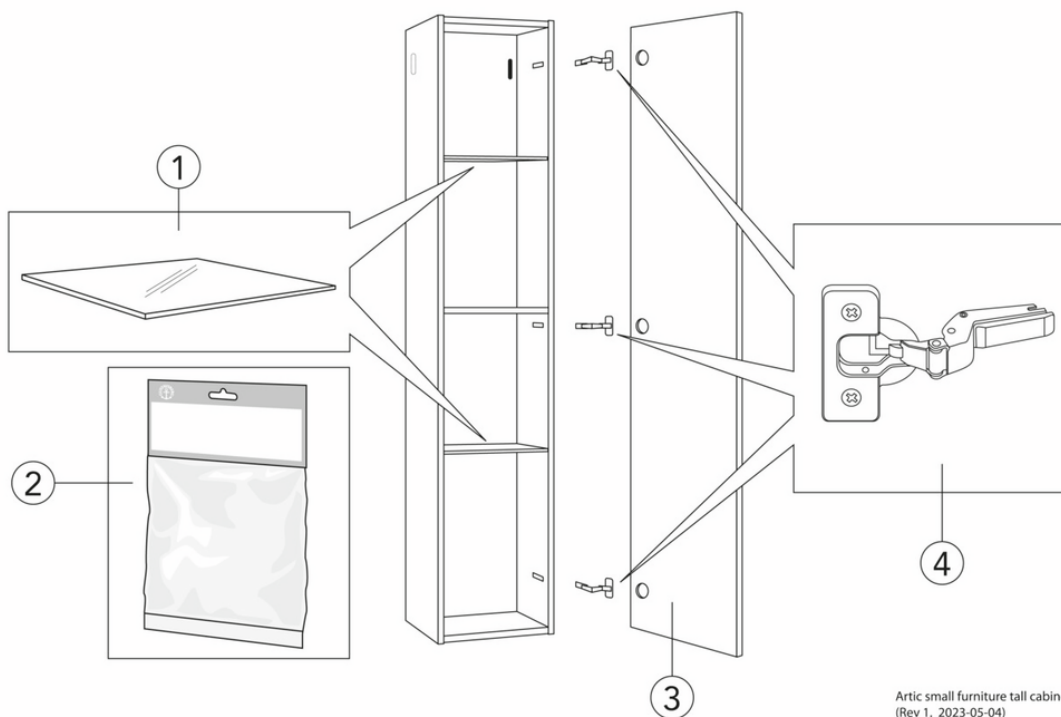

Quality of life since 1825

Tall cabinet Artic Small

Black ash veneer, with mirror door

Product features

SOFT CLOSE
FURNITURE

MOISTURE
RESISTANT

- Space-saving design and functional storage solutions for the small guest bathroom
- Door with soft close for smooth closing
- Mirror on the door for extra functionality without taking up space

Article numbers

Art-no.
GB71ACTC34TK

EAN
7391530084022

Packaging information

Length: 350 mm | Width: 230 mm | Height: 1380 mm

Weight: 21 kg

Weight: 1 pc

Assembling & Care

Energy labeling and certifications

Spare parts

Artic small furniture tall cabinet
(Rev 1. 2023-05-04)

No.	Product	Art-no.
2		GB8148000006
3a	Door Tall cabinet Ash grey	GB8148000238
3b	Door Tall cabinet White	GB8148000237
3c	Door Tall cabinet Black ashwood	GB8148000240
3d	Door Tall cabinet Peach	GB8148000239
4		GB8148000112