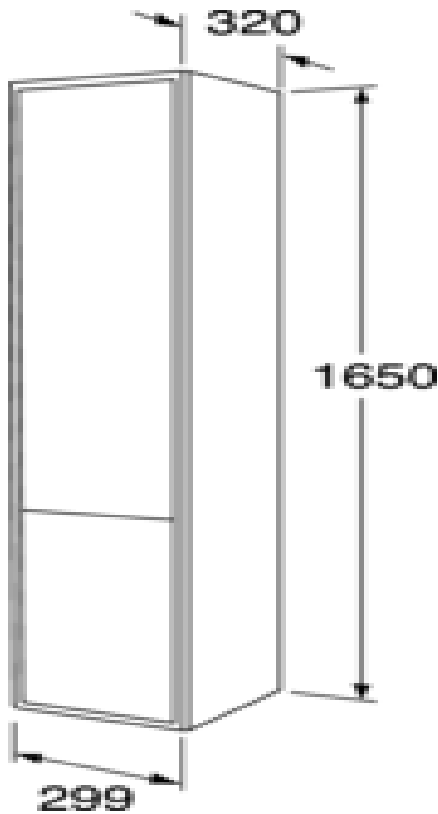

Quality of life since 1825

Tall cabinet Graphic – deep

Beige

Product features

- Only 16 cm deep – for even more space in small bathrooms
- Can be combined to make modules with Graphic wall- and tall cabinets
- Suspension system that is easy to mount and adjust on walls

Article numbers

Art-no.	EAN
GB71GCTC32BB	7391530084381

Packaging information

Length: 320 mm | Width: 340 mm | Height: 1670 mm

Weight: 28 kg

Weight: 1 pc

Assembling & Care

Energy labeling and certifications

No.	Product	Art-no.
1a	Door, top	GB8148000103
1b		GB8148000105
1c	Door, top	GB8148000104
1d	Door, top	GB8148000131
1e	Door upper, High cab 32 Graphic Beige	GB8148000229
2a		GB8148000106
2b	Door, bottom	GB8148000132
2c	Door, bottom	GB8148000108
2d		GB8148000107
2e	Door lower, High cab Graphic Beige	GB8148000230
3a	Door, top	GB8148000110
3b	Door, top	GB8148000109
3c	Door, top	GB8148000133
3d	Door, top	GB8148000111
3e	Door upper, High cab 16 Graphic Beige	GB8148000231
4	Glass shelf	GB8148000043
5	Glass shelf	GB8148000044
6	Glass shelf	GB8148000098
7	Hinge, 110 degrees	GB8148000112
8	Hinge	GB8148000014
9a	Spare parts bag 1	GB8148000005
9b		GB8148000006
10a	Touch-up paint, Artic & Graphic White NCS-S-0500	GB8148000003
10b	Touch-up paint, Graphic, Gray NCS-S-4502-Y	GB8148000004
10c	Touch-up paint, Graphic, Green NCS 7010-G50Y	GB8148000136