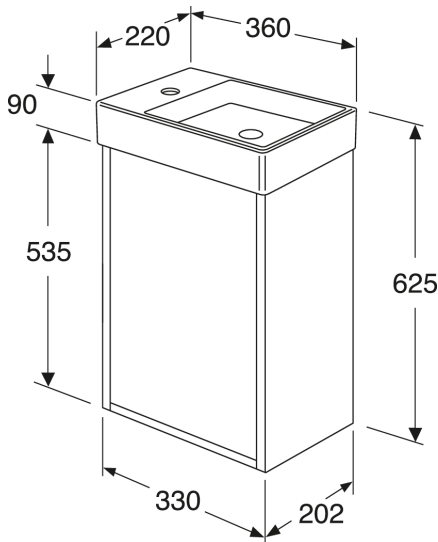

Quality of life since 1825

Undercabinet Artic Small

Black ash veneer, with washbasin White, basin right

Product features

SOFT CLOSE
FURNITURE

MOISTURE
RESISTANT

- Wash basin made from hygienic, durable and densely sintered ceramic sanitary ware
- Opening in cabinet for drain pipe towards the floor
- Water drain and bottom valve not included. See accessories

Article numbers

Art-no.
GB71ACVC34TK01R

EAN
7391530084107

Assembling & Care

Energy labeling and certifications

Spare parts

Artic small furniture vanity unit
(Rev 1. 2024-05-04)

No.	Product	Art-no.
1a	Door Undercabinet Black ashwood	GB8148000236
1b	Door Undercabinet Peach	GB8148000235
1c	Door Undercabinet Ash grey	GB8148000234
1d	Door Undercabinet White	GB8148000233
2		GB8148000006
3		GB8148000112