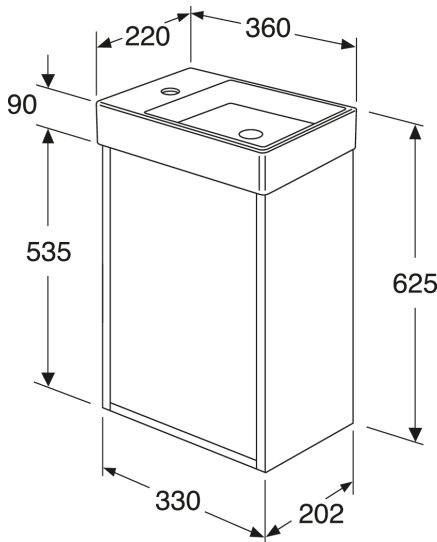

Quality of life since 1825

Undercabinet Artic Small

Black ash veneer, with washbasin White, basin right

Product features

SOFT CLOSE
FURNITURE

MOISTURE
RESISTANT

- Wash basin made from hygienic, durable and densely sintered ceramic sanitary ware
- Opening in cabinet for drain pipe towards the floor
- Water drain and bottom valve not included. See accessories

Article numbers

Art-no.
GB71ACVC34TK01R

EAN
7391530084107

Assembling & Care

Energy labeling and certifications

Spare parts

Artic small furniture vanity unit
(Rev 1. 2024-05-04)

No.	Product	Art-no.
1a	Door Undercabinet Black ashwood	GB8148000236
1b	Door Undercabinet Peach	GB8148000235
1c	Door Undercabinet Ash grey	GB8148000234
1d	Door Undercabinet White	GB8148000233
2		GB8148000006
3		GB8148000112