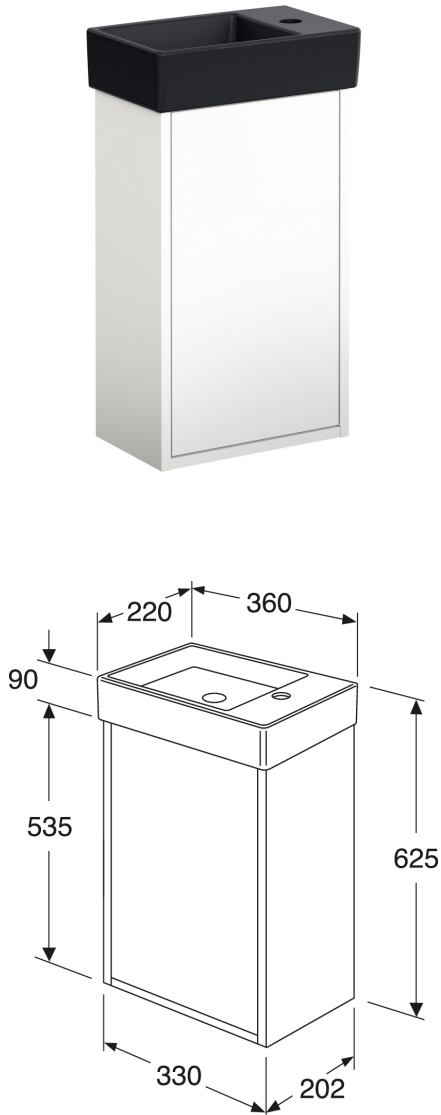

Assembling & Care

Energy labeling and certifications