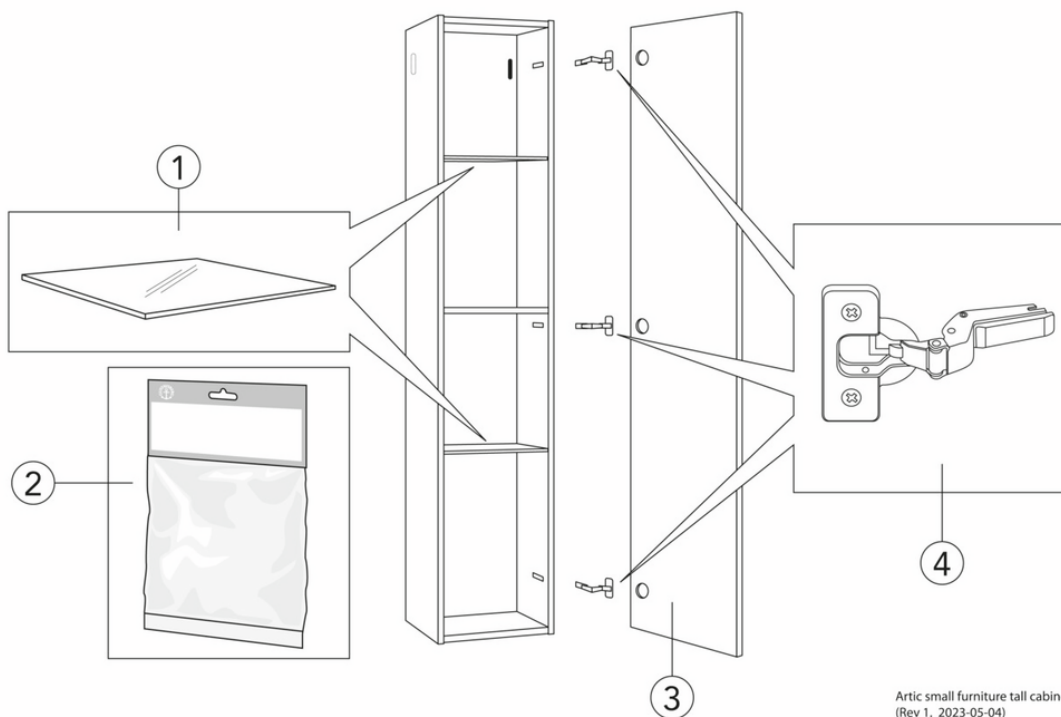

Spare parts

Artic small furniture tall cabinet
(Rev 1. 2023-05-04)

No.	Product	Art-no.
2		GB8148000006
3a	Door Tall cabinet Ash grey	GB8148000238
3b	Door Tall cabinet White	GB8148000237
3c	Door Tall cabinet Black ashwood	GB8148000240
3d	Door Tall cabinet Peach	GB8148000239
4		GB8148000112