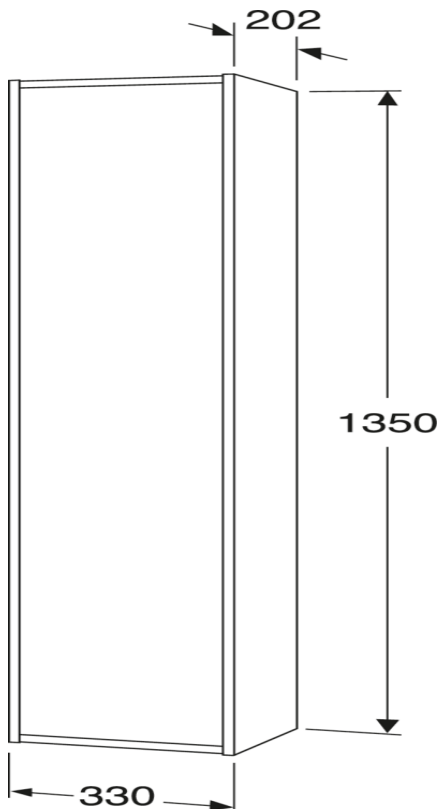

Assembling & Care

Energy labeling and certifications