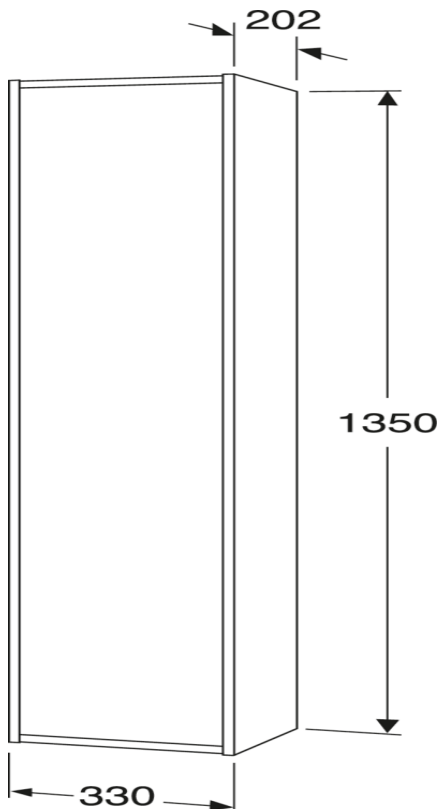

Quality of life since 1825

Tall cabinet Artic Small

Ash grey, with mirror door

Product features

SOFT CLOSE
FURNITURE

MOISTURE
RESISTANT

- Space-saving design and functional storage solutions for the small guest bathroom
- Door with soft close for smooth closing
- Mirror on the door for extra functionality without taking up space

Article numbers

Art-no.
GB71ACTC34TL

EAN
7391530084008

Packaging information

Length: 350 mm | Width: 230 mm | Height: 1380 mm

Weight: 21 kg

Weight: 1 pc

Assembling & Care

Energy labeling and certifications

Spare parts

Artic small furniture tall cabinet
(Rev 1. 2023-05-04)

No.	Product	Art-no.
2		GB8148000006
3a	Door Tall cabinet Ash grey	GB8148000238
3b	Door Tall cabinet White	GB8148000237
3c	Door Tall cabinet Black ashwood	GB8148000240
3d	Door Tall cabinet Peach	GB8148000239
4		GB8148000112