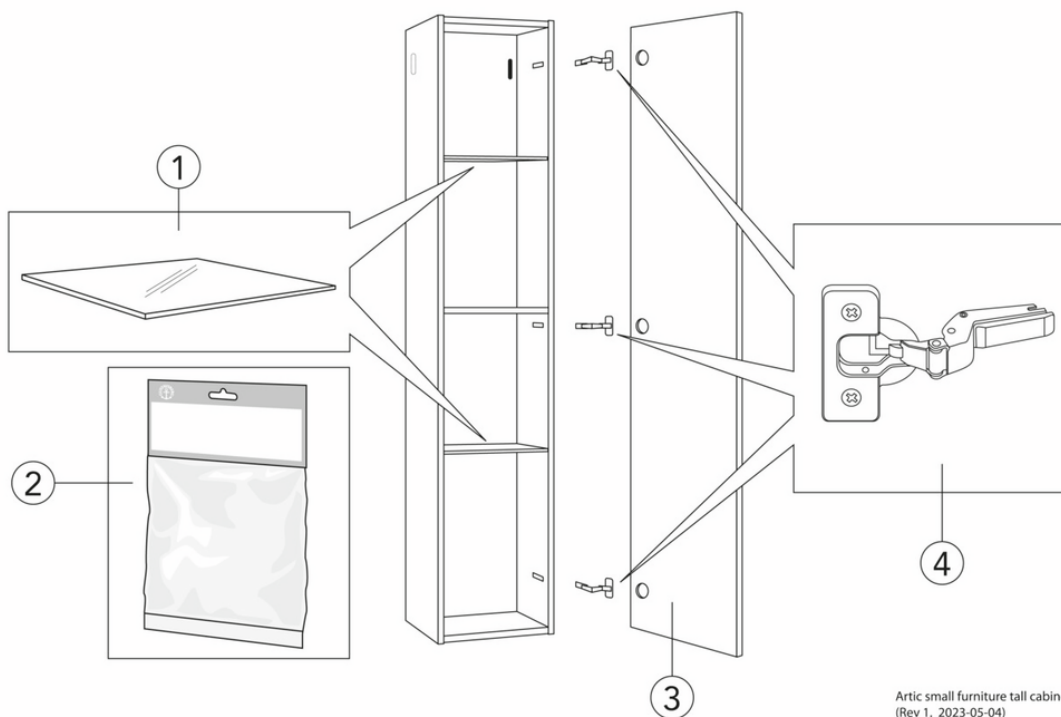

Quality of life since 1825

Tall cabinet Artic Small

Ash grey, with mirror door

Product features

SOFT CLOSE
FURNITURE

MOISTURE
RESISTANT

- Space-saving design and functional storage solutions for the small guest bathroom
- Door with soft close for smooth closing
- Mirror on the door for extra functionality without taking up space

Article numbers

Art-no.
GB71ACTC34TL

EAN
7391530084008

Packaging information

Length: 350 mm | Width: 230 mm | Height: 1380 mm

Weight: 21 kg

Weight: 1 pc

Assembling & Care

Energy labeling and certifications

Spare parts

Artic small furniture tall cabinet
(Rev 1. 2023-05-04)

No.	Product	Art-no.
2		GB8148000006
3a	Door Tall cabinet Ash grey	GB8148000238
3b	Door Tall cabinet White	GB8148000237
3c	Door Tall cabinet Black ashwood	GB8148000240
3d	Door Tall cabinet Peach	GB8148000239
4		GB8148000112