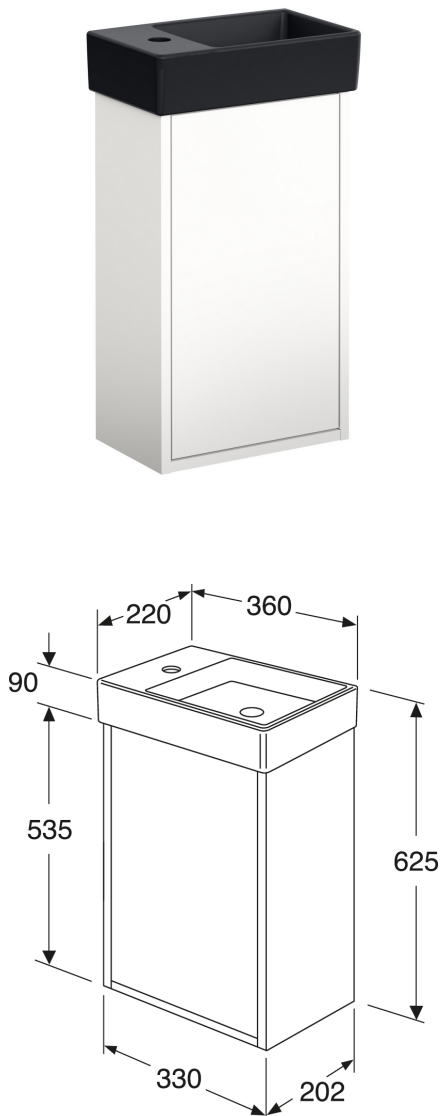

Assembling & Care

Energy labeling and certifications