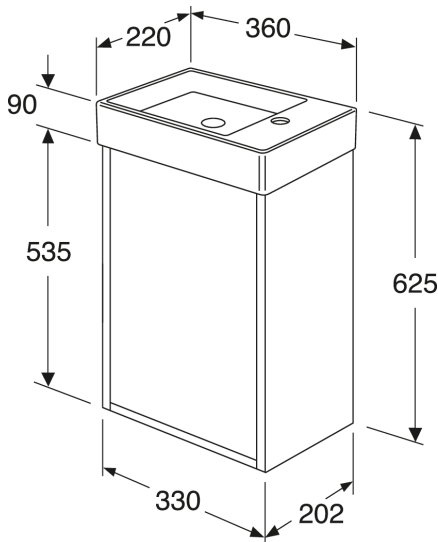

Assembling & Care

Energy labeling and certifications