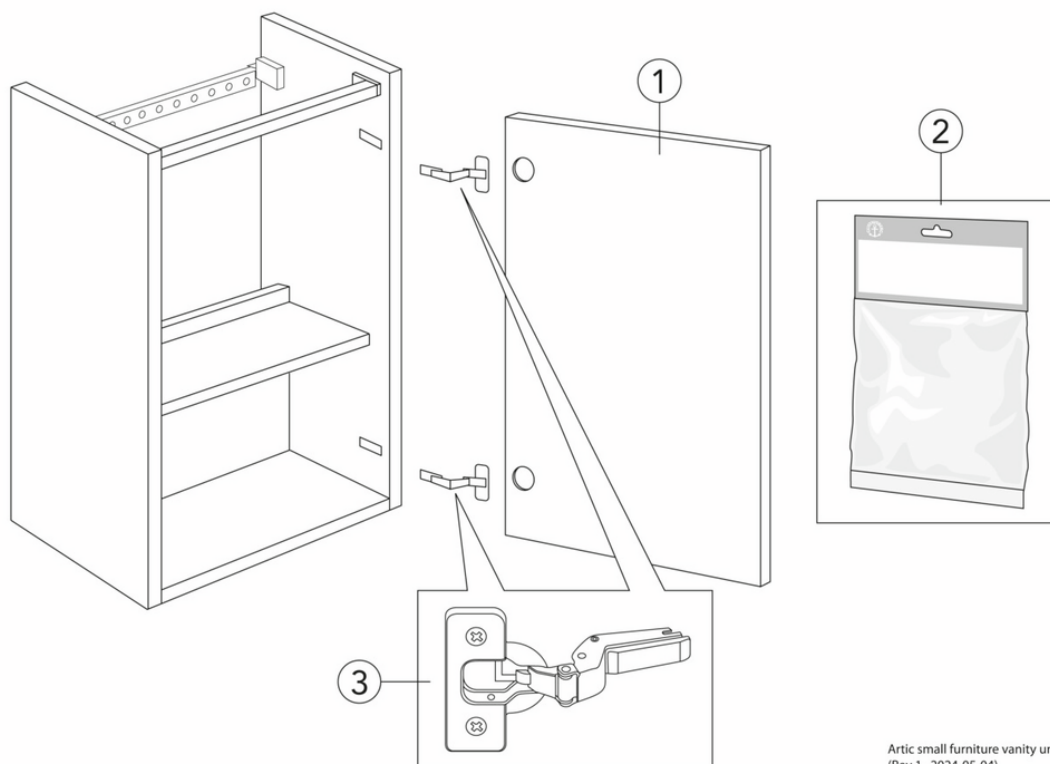

Spare parts

Artic small furniture vanity unit
(Rev 1. 2024-05-04)

No.	Product	Art-no.
1a	Door Undercabinet Black ashwood	GB8148000236
1b	Door Undercabinet Peach	GB8148000235
1c	Door Undercabinet Ash grey	GB8148000234
1d	Door Undercabinet White	GB8148000233
2		GB8148000006
3		GB8148000112