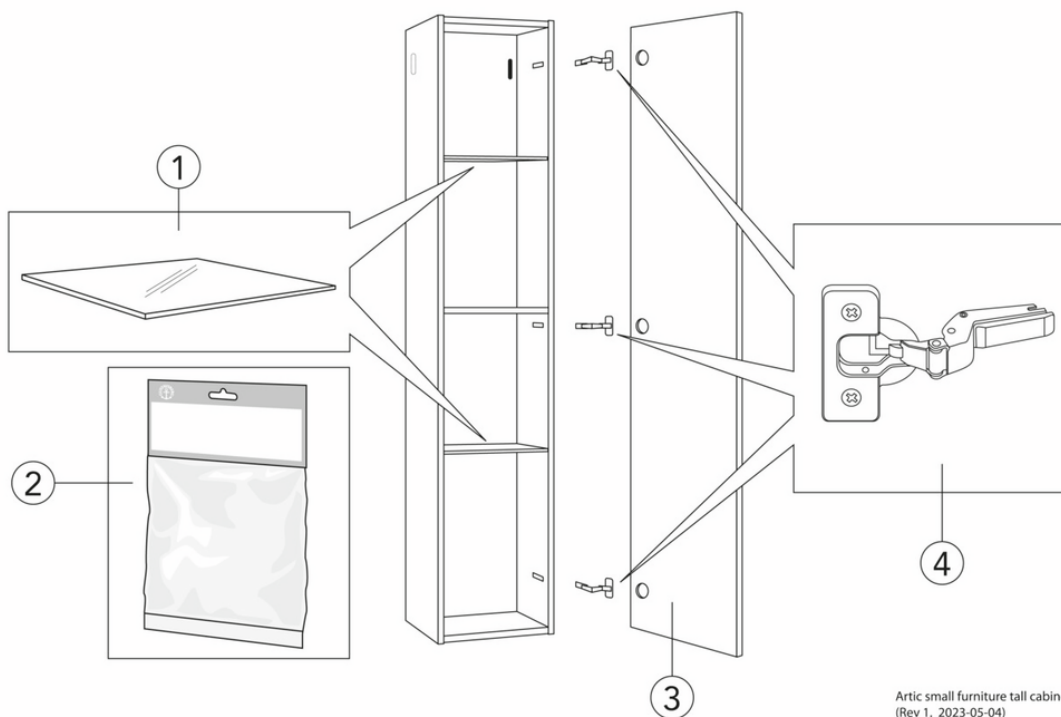

Quality of life since 1825

Tall cabinet Artic Small

White, with mirror door

Product features

SOFT CLOSE
FURNITURE

MOISTURE
RESISTANT

- Space-saving design and functional storage solutions for the small guest bathroom
- Door with soft close for smooth closing
- Mirror on the door for extra functionality without taking up space

Article numbers

Art-no.
GB71ACTC34TM

EAN
7391530083995

Packaging information

Length: 350 mm | Width: 230 mm | Height: 1380 mm

Weight: 21 kg

Weight: 1 pc

Assembling & Care

Energy labeling and certifications

Spare parts

Artic small furniture tall cabinet
(Rev 1. 2023-05-04)

No.	Product	Art-no.
2		GB8148000006
3a	Door Tall cabinet Ash grey	GB8148000238
3b	Door Tall cabinet White	GB8148000237
3c	Door Tall cabinet Black ashwood	GB8148000240
3d	Door Tall cabinet Peach	GB8148000239
4		GB8148000112