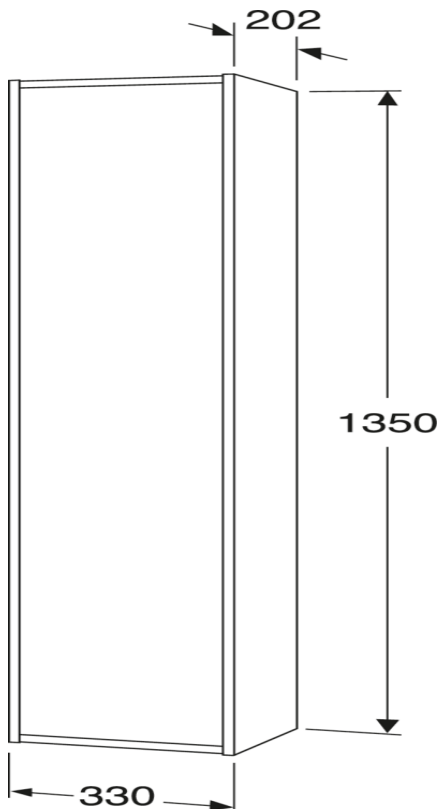

Quality of life since 1825

Tall cabinet Artic Small

White, with mirror door

Product features

SOFT CLOSE
FURNITURE

MOISTURE
RESISTANT

- Space-saving design and functional storage solutions for the small guest bathroom
- Door with soft close for smooth closing
- Mirror on the door for extra functionality without taking up space

Article numbers

Art-no.
GB71ACTC34TM

EAN
7391530083995

Packaging information

Length: 350 mm | Width: 230 mm | Height: 1380 mm

Weight: 21 kg

Weight: 1 pc

Assembling & Care

Energy labeling and certifications

Spare parts

Artic small furniture tall cabinet
(Rev 1. 2023-05-04)

No.	Product	Art-no.
2		GB8148000006
3a	Door Tall cabinet Ash grey	GB8148000238
3b	Door Tall cabinet White	GB8148000237
3c	Door Tall cabinet Black ashwood	GB8148000240
3d	Door Tall cabinet Peach	GB8148000239
4		GB8148000112