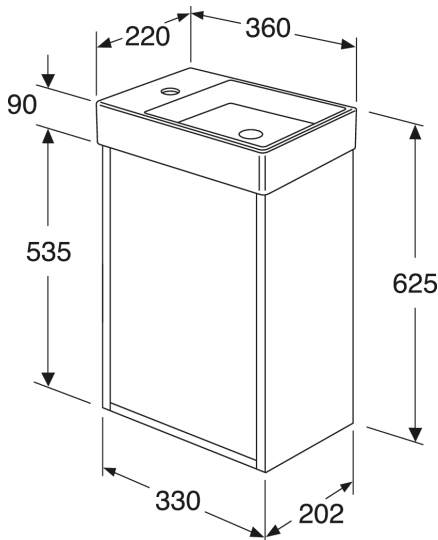

Quality of life since 1825

Undercabinet Artic Small

Black ash veneer, with wash basin Ebony black, basin right.

Product features

SOFT CLOSE
FURNITURE

MOISTURE
RESISTANT

- Wash basin made from hygienic, durable and densely sintered ceramic sanitary ware
- Opening in cabinet for drain pipe towards the floor
- Water drain and bottom valve not included. See accessories

Article numbers

Art-no.
GB71ACVC34TK33R

EAN
7391530084183

Assembling & Care

Energy labeling and certifications

Spare parts

Artic small furniture vanity unit
(Rev 1. 2024-05-04)

No.	Product	Art-no.
1a	Door Undercabinet Black ashwood	GB8148000236
1b	Door Undercabinet Peach	GB8148000235
1c	Door Undercabinet Ash grey	GB8148000234
1d	Door Undercabinet White	GB8148000233
2		GB8148000006
3		GB8148000112