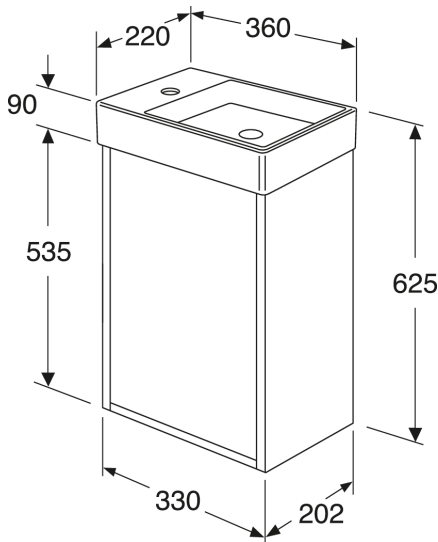

Quality of life since 1825

Undercabinet Artic Small

Black ash veneer, with wash basin Ebony black, basin right.

Product features

SOFT CLOSE
FURNITURE

MOISTURE
RESISTANT

- Wash basin made from hygienic, durable and densely sintered ceramic sanitary ware
- Opening in cabinet for drain pipe towards the floor
- Water drain and bottom valve not included. See accessories

Article numbers

Art-no.
GB71ACVC34TK33R

EAN
7391530084183

Assembling & Care

Energy labeling and certifications

Spare parts

No.	Product	Art-no.
1a	Door Undercabinet Black ashwood	GB8148000236
1b	Door Undercabinet Peach	GB8148000235
1c	Door Undercabinet Ash grey	GB8148000234
1d	Door Undercabinet White	GB8148000233
2		GB8148000006
3		GB8148000112