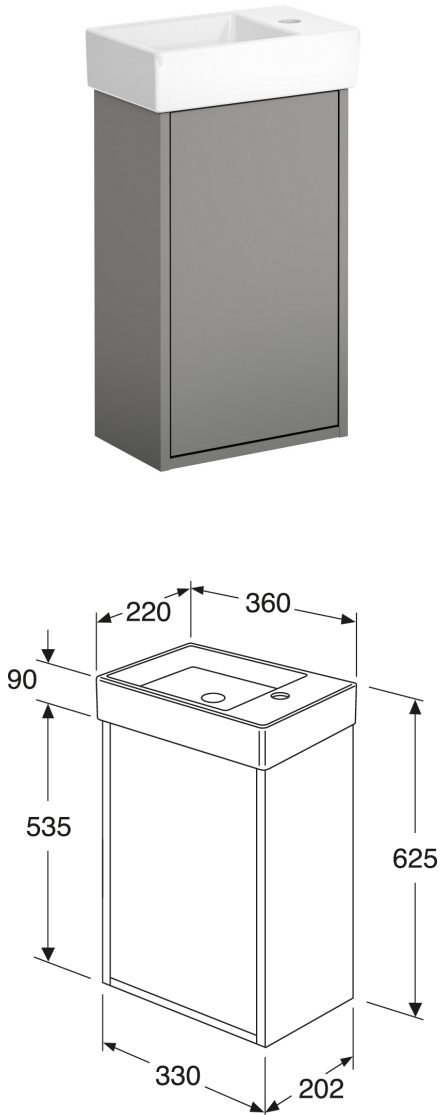

Assembling & Care

Energy labeling and certifications