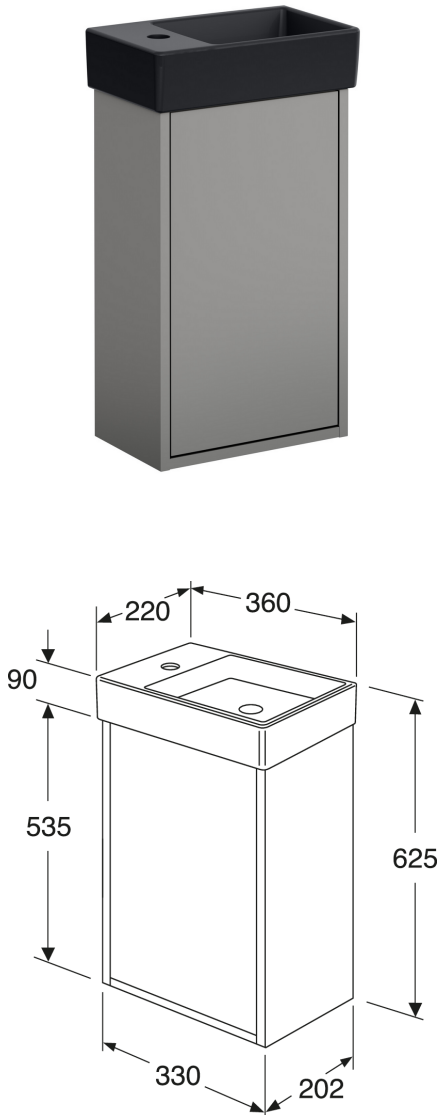

Quality of life since 1825

Undercabinet Artic Small

Ash grey, with wash basin Ebony black, basin right.

Product features

SOFT CLOSE
FURNITURE

MOISTURE
RESISTANT

- Wash basin made from hygienic, durable and densely sintered ceramic sanitary ware
- Opening in cabinet for drain pipe towards the floor
- Water drain and bottom valve not included. See accessories

Article numbers

Art-no.

GB71ACVC34TL33R

EAN

4065467428541

Assembling & Care

Energy labeling and certifications

Spare parts

Artic small furniture vanity unit
(Rev 1. 2024-05-04)

No.	Product	Art-no.
1a	Door Undercabinet Black ashwood	GB8148000236
1b	Door Undercabinet Peach	GB8148000235
1c	Door Undercabinet Ash grey	GB8148000234
1d	Door Undercabinet White	GB8148000233
2		GB8148000006
3		GB8148000112