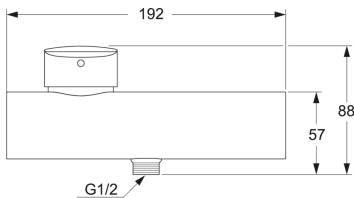

Quality of life since 1825

Wall mixer Atlantic - Single lever

Connection downwards, 150 c-c

Product features

- Grip-friendly lever with clear color marking for hot and cold water
- Soft move, ceramic package with smooth and precise operation
- Eco-stop, adjustable maximum flow limitation

Article numbers

Art-no.
GB41211314

EAN
7391530084817

Packaging information

Length: 210 mm | Width: 145 mm | Height: 92 mm

Weight: 1.96 kg

Weight: 1 pc

Assembling & Care

Prior to installation the lines must be flushed up to the faucet. The faucet is connected with the cold water line on the right and the hot water line on the left. Water pressure: max 1000 kPa, min 50kPa. Hot water temperature: max 80°C, min 45°C. Please note that we are not liable for damage resulting from improper installation.

Energy labeling and certifications

CERTIFIERING
KONTROLL

Technical information

- Max. tap capacity (at 300 kPa): 0,37 l/s
- Pressure loss with flow (0,1 l/s) 22 kPa
- Standard connection dimension: 150 c-c