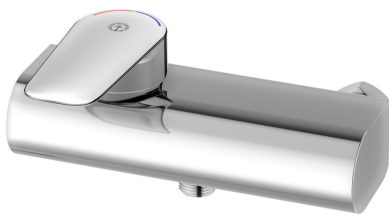

Quality of life since 1825

Wall mixer Atlantic - Single lever

Connection downwards, 150 c-c

Product features

- Grip-friendly lever with clear color marking for hot and cold water
- Soft move, ceramic package with smooth and precise operation
- Eco-stop, adjustable maximum flow limitation

Article numbers

Art-no.
GB41211314

EAN
7391530084817

Packaging information

Length: 210 mm | Width: 145 mm | Height: 92 mm

Weight: 1.96 kg

Weight: 1 pc

Assembling & Care

Prior to installation the lines must be flushed up to the faucet. The faucet is connected with the cold water line on the right and the hot water line on the left. Water pressure: max 1000 kPa, min 50kPa. Hot water temperature: max 80°C, min 45°C. Please note that we are not liable for damage resulting from improper installation.

Energy labeling and certifications

CERTIFIERING
KONTROLL

Technical information

- Max. tap capacity (at 300 kPa): 0,37 l/s
- Pressure loss with flow (0,1 l/s) 22 kPa
- Standard connection dimension: 150 c-c