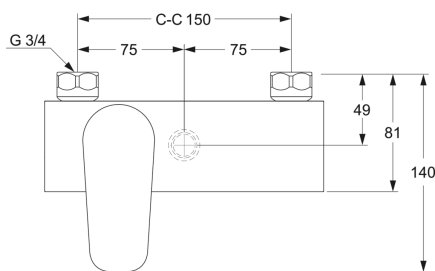

Quality of life since 1825

Wall mixer Atlantic - Single lever

Connection downwards, 150 c-c

Product features

- Grip-friendly lever with clear color marking for hot and cold water
- Soft move, ceramic package with smooth and precise operation
- Eco-stop, adjustable maximum flow limitation

Article numbers

Art-no.
GB41211314

EAN
7391530084817

Packaging information

Length: 210 mm | Width: 145 mm | Height: 92 mm

Weight: 1.96 kg

Weight: 1 pc

Assembling & Care

Prior to installation the lines must be flushed up to the faucet. The faucet is connected with the cold water line on the right and the hot water line on the left. Water pressure: max 1000 kPa, min 50kPa. Hot water temperature: max 80°C, min 45°C. Please note that we are not liable for damage resulting from improper installation.

Energy labeling and certifications

CERTIFIERING
KONTROLL

Technical information

- Max. tap capacity (at 300 kPa): 0,37 l/s
- Pressure loss with flow (0,1 l/s) 22 kPa
- Standard connection dimension: 150 c-c