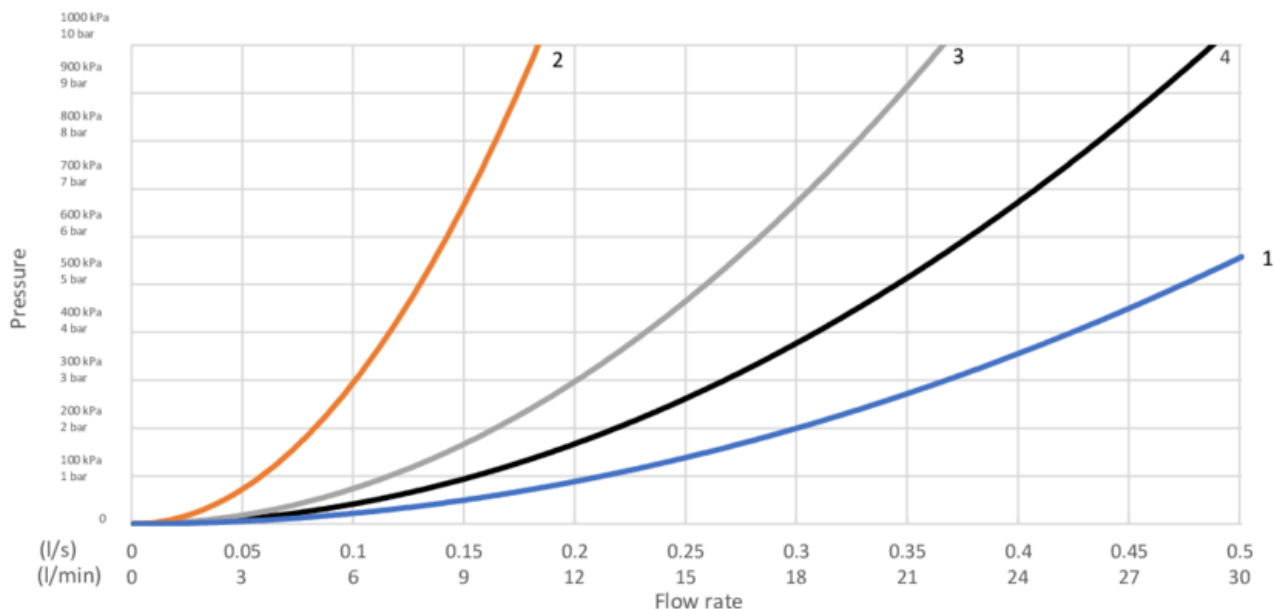

Technical information

- Max. tap capacity (at 300 kPa): 0,37 l/s
- Pressure loss with flow (0,1 l/s) 22 kPa
- Standard connection dimension: 150 c-c

GUSTAVSBERG/

FLOW CHART/

Ettgrepp väggblandare Nya Nautic

- 1. Max flow
- 2. GB41212087, GB41202087,(with shower set GB41106250)
- 3. A-restrictor
- 4. B-restrictor

1. Max flow		2. GB41212087, GB41202087,(with shower set GB41106250)	
- Flow rate at 300 kPa:	0,367 l/s	- Flow rate at 300 kPa:	0,1 l/s
- Pressure at flow 0,1 l/s:	22 kPa	- Pressure at flow 0,1 l/s:	300 kPa
- Pressure at flow 0,2 l/s:	89 kPa	- Pressure at flow 0,2 l/s:	N/A
- Pressure at flow 0,33 l/s:	243 kPa	- Pressure at flow 0,33 l/s:	N/A