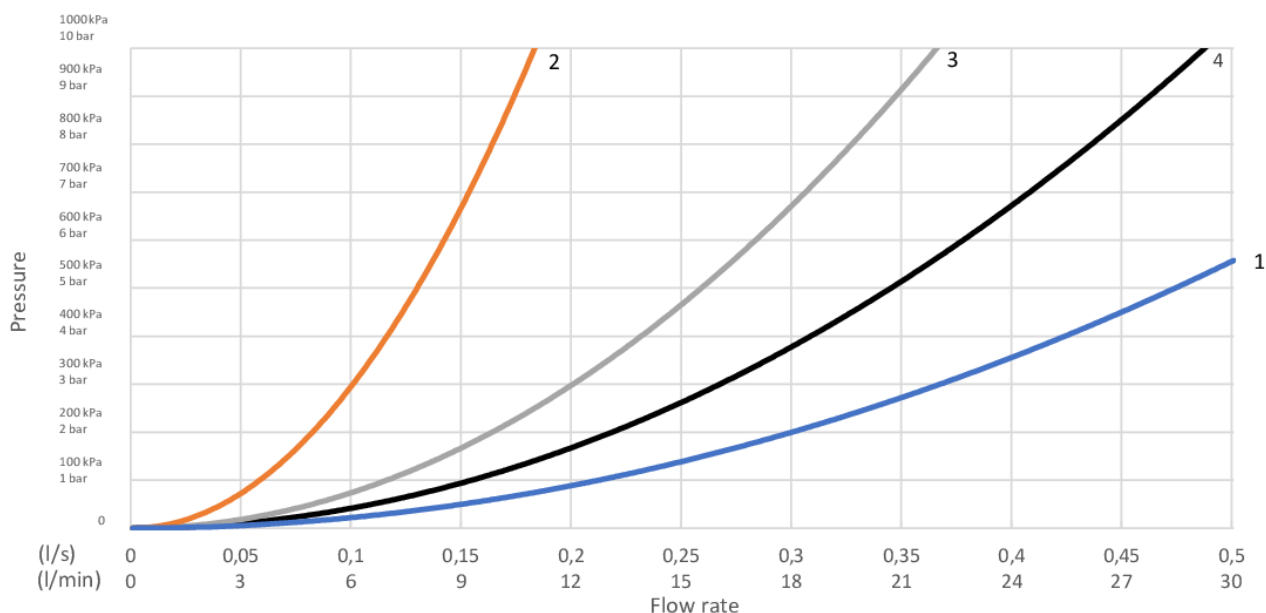

Article number

Art.nr.
GB41201387

EAN
7391530085043

Paigaldus ja hooldus

Energiamärgistus ja vastavustunnistused

Tehniline info

- Max. tap capacity (at 300 kPa): 0,1l/s
- Pressure loss with flow (0,1l/s) 300 kPa
- CO2e jalajälg: 15,7 kg
- Ühenduse mõõdud: 160 c-c

GUSTAVSBERG/

FLOW CHART/

Ettgrepp väggblandare Atlantic

- 1. Max flow
- 2. GB41201387 and GB41211387 (with GB41106250)
- 3. A-restrictor
- 4. B-restrictor

1. Max flow		2. GB41201387 and GB41211387 (with GB41106250)	
- Flow rate at 300 kPa:	0,367 l/s	- Flow rate at 300 kPa:	0,1 l/s
- Pressure at flow 0,1 l/s:	22 kPa	- Pressure at flow 0,1 l/s:	300 kPa
- Pressure at flow 0,2 l/s:	89 kPa	- Pressure at flow 0,2 l/s:	N/A
- Pressure at flow 0,33 l/s:	243 kPa	- Pressure at flow 0,33 l/s:	N/A