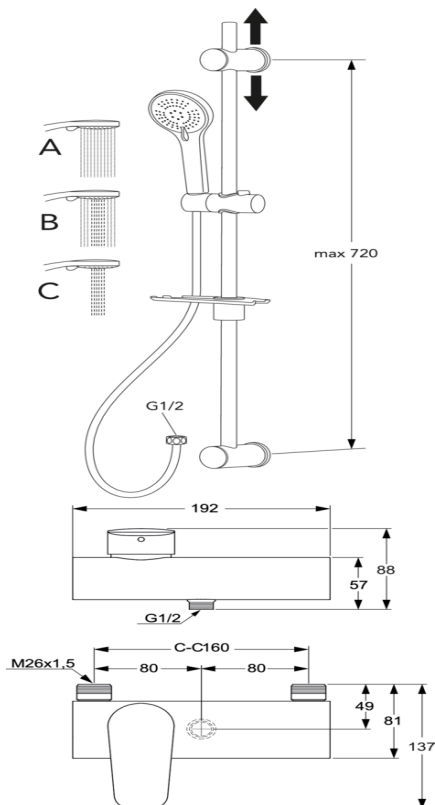

Surinkimas ir priežiūra

Energijos klasės etiketė ir sertifikatai

Tehniskā informācija

- Max. tap capacity (at 300 kPa): 0,1l/s
- Pressure loss with flow (0,1l/s) 300 kPa
- CO2e pēdsakas: 15.7 kg
- Standartinės jungties matmuo: 160 c-c