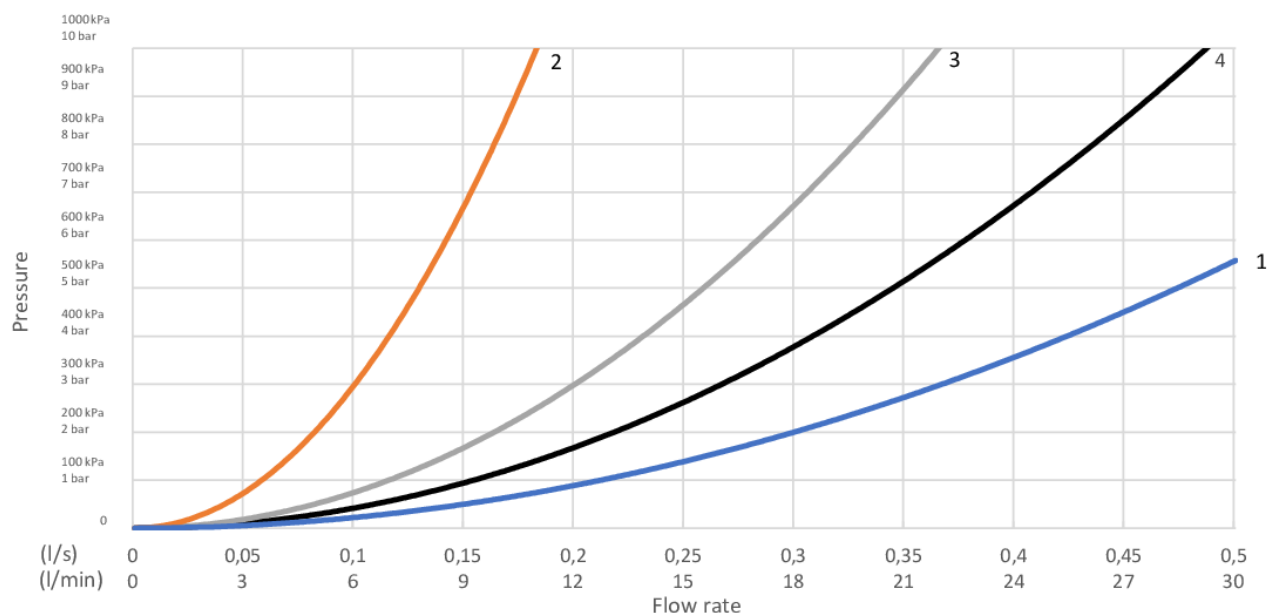

Quality of life since 1825

Dušo paketas „Atlantic 2.1“ su viena svirtele

Įsk. dušo komplektą, 160 c-c

Produkto savybės

- Grip-friendly lever with clear color marking for hot and cold
- Soft move, ceramic package with smooth and precise handling
- Eco-Stop, adjustable maximum flow limitation

Tehniskā informācija

- Max. tap capacity (at 300 kPa): 0,1l/s
- Pressure loss with flow (0,1l/s) 300 kPa
- CO2e pēdsakas: 15.7 kg
- Standartinės jungties matmuo: 160 c-c

GUSTAVSBERG/

FLOW CHART/

Ettgrepp väggblandare Atlantic

- 1. Max flow
- 2. GB41201387 and GB41211387 (with GB41106250)
- 3. A-restrictor
- 4. B-restrictor

1. Max flow		2. GB41201387 and GB41211387 (with GB41106250)	
- Flow rate at 300 kPa:	0,367 l/s	- Flow rate at 300 kPa:	0,1 l/s
- Pressure at flow 0,1 l/s:	22 kPa	- Pressure at flow 0,1 l/s:	300 kPa
- Pressure at flow 0,2 l/s:	89 kPa	- Pressure at flow 0,2 l/s:	N/A
- Pressure at flow 0,33 l/s:	243 kPa	- Pressure at flow 0,33 l/s:	N/A