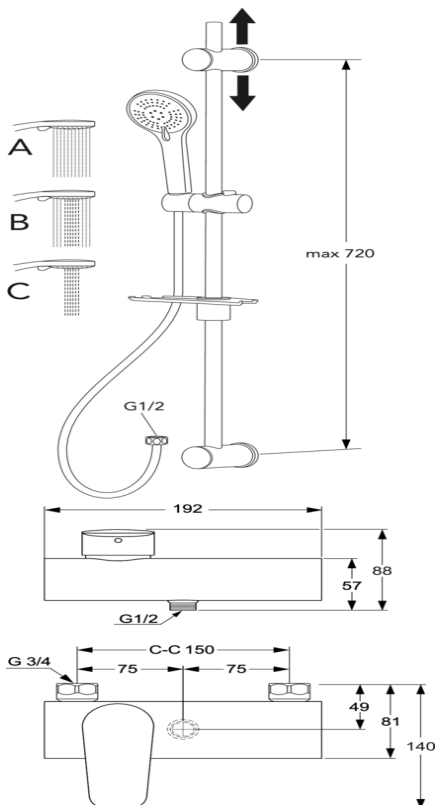

Quality of life since 1825

Shower package Atlantic 2.1 - Single lever

Incl. Shower set, 150 c-c

Product features

- Grip-friendly lever with clear color marking for hot and cold water
- Soft move, ceramic package with smooth and precise operation
- Eco-stop, adjustable maximum flow limitation

Article numbers

Art-no.
GB41211387

EAN
7391530085050

Assembling & Care

Energy labeling and certifications

Technical information

- Max. tap capacity (at 300 kPa): 0,1 l/s
- Pressure loss with flow (0,1 l/s) 300 kPa
- Standard connection dimension: 150 c-c

GUSTAVSBERG/

FLOW CHART/

Ettgrepp väggblandare Atlantic

- 1. Max flow
- 2. GB41201387 and GB41211387 (with GB41106250)
- 3. A-restrictor
- 4. B-restrictor

1. Max flow		2. GB41201387 and GB41211387 (with GB41106250)	
- Flow rate at 300 kPa:	0,367 l/s	- Flow rate at 300 kPa:	0,1 l/s
- Pressure at flow 0,1 l/s:	22 kPa	- Pressure at flow 0,1 l/s:	300 kPa
- Pressure at flow 0,2 l/s:	89 kPa	- Pressure at flow 0,2 l/s:	N/A
- Pressure at flow 0,33 l/s:	243 kPa	- Pressure at flow 0,33 l/s:	N/A