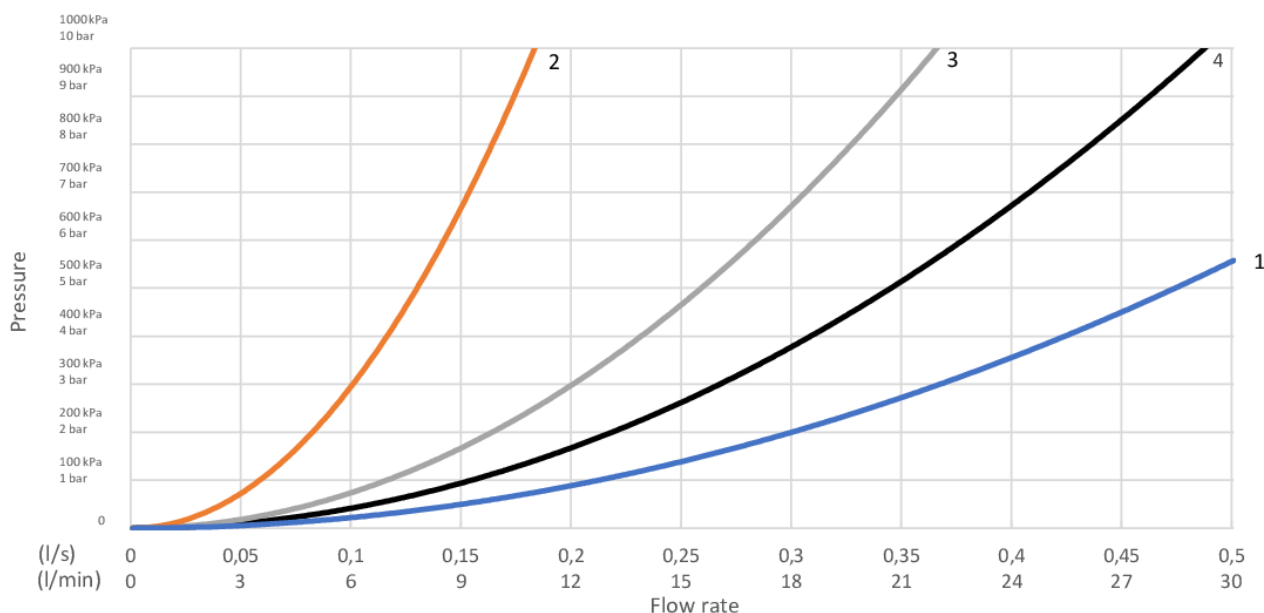

Quality of life since 1825

Shower package Atlantic 2.1 - Single lever

Incl. Shower set, 150 c-c

Product features

- Grip-friendly lever with clear color marking for hot and cold water
- Soft move, ceramic package with smooth and precise operation
- Eco-stop, adjustable maximum flow limitation

Article numbers

Art-no.
GB41211387

EAN
7391530085050

Assembling & Care

Energy labeling and certifications

Technical information

- Max. tap capacity (at 300 kPa): 0,1 l/s
- Pressure loss with flow (0,1 l/s) 300 kPa
- Standard connection dimension: 150 c-c

GUSTAVSBERG/

FLOW CHART/

Ettgrepp väggblandare Atlantic

- 1. Max flow
- 2. GB41201387 and GB41211387 (with GB41106250)
- 3. A-restrictor
- 4. B-restrictor

1. Max flow		2. GB41201387 and GB41211387 (with GB41106250)	
- Flow rate at 300 kPa:	0,367 l/s	- Flow rate at 300 kPa:	0,1 l/s
- Pressure at flow 0,1 l/s:	22 kPa	- Pressure at flow 0,1 l/s:	300 kPa
- Pressure at flow 0,2 l/s:	89 kPa	- Pressure at flow 0,2 l/s:	N/A
- Pressure at flow 0,33 l/s:	243 kPa	- Pressure at flow 0,33 l/s:	N/A