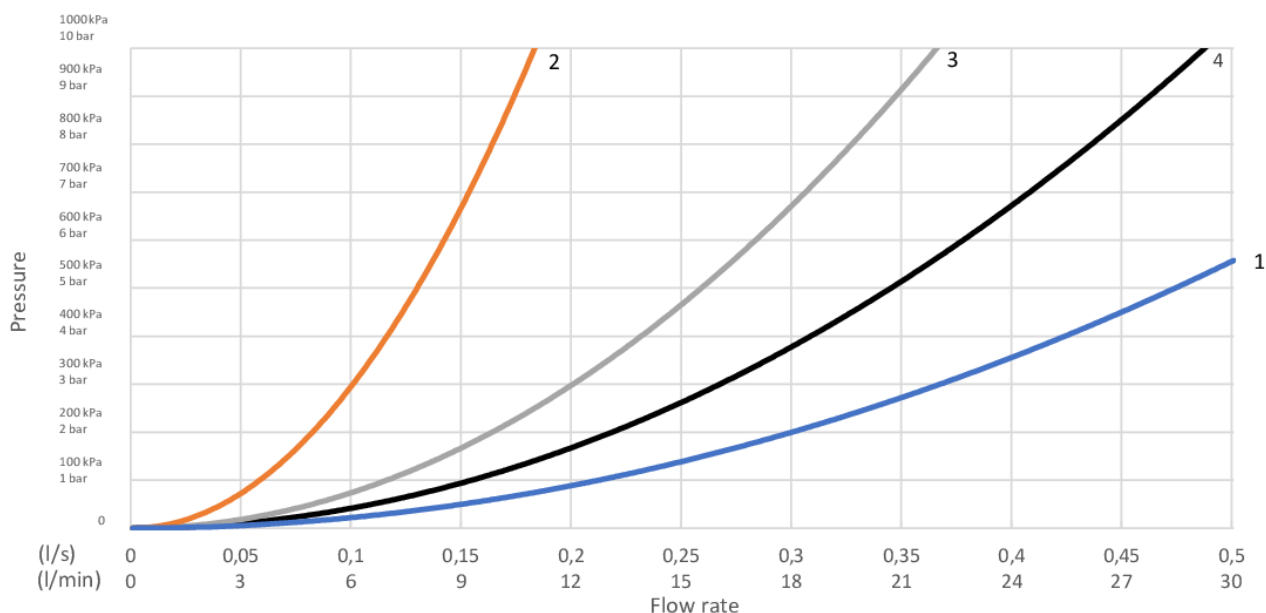

GUSTAVSBERG/

FLOW CHART/

Ettgrepp väggblandare Atlantic

1. Max flow
2. GB41201387 and GB41211387 (with GB41106250)
3. A-restrictor
4. B-restrictor

1. Max flow		2. GB41201387 and GB41211387 (with GB41106250)	
- Flow rate at 300 kPa:	0,367 l/s	- Flow rate at 300 kPa:	0,1 l/s
- Pressure at flow 0,1 l/s:	22 kPa	- Pressure at flow 0,1 l/s:	300 kPa
- Pressure at flow 0,2 l/s:	89 kPa	- Pressure at flow 0,2 l/s:	N/A
- Pressure at flow 0,33 l/s:	243 kPa	- Pressure at flow 0,33 l/s:	N/A

Rev, 1, 2023-05-22 Gustavsberg Labb

Villeroy & Boch Gustavsberg AB / Box 400, 134 29 Gustavsberg / Phone +46 (0)8-570 391 00 / www.gustavsberg.com / info@gustavsberg.com